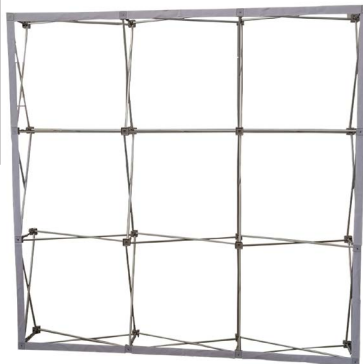

Straight Wall Full Height Tension Fabric Pop-up Display Kit with **Wrap End Caps and Full Color Graphics** Single Sided Kit includes Hardware, Graphics and Carry Case

Best for Tradeshows, Events, Conferences, Business, Reception Area, Retail, Airport, Display kit, Media Wall, Zoom Meetings, Photo Backdrop, Corporate events, Wedding and Party photo backdrop

For
1-5 pcs
\$958.32
each

7.5' Straight Wall Full Height Tension Fabric Pop-up Display Kit with Wrap End Caps,

7.5' Straight Wall Full Height Tension Fabric Pop-up Display Kit with Wrap End Caps, NO SETUP CHARGE
Product Size: 90"W x 90"H x 12"D Max Imprint: 90"W x 90"H

For
1-5 pcs
\$1124.99
each

10' Straight Wall Full Height Tension Fabric Pop-up Display Kit with Wrap End Caps,

10' Straight Wall Full Height Tension Fabric Pop-up Display Kit with Wrap End Caps, NO SETUP CHARGE
Product Size: 120"W x 90"H x 12"D Max Imprint: 120"W x 90"H

7.5' Straight Wall Hardware

10' Straight Wall Hardware

Straight Wall Full Height Tension Fabric Pop-up Display Kit with Wrap End Caps is a versatile solution for your display needs. It transforms from a compact unit to an impressive backdrop wall, hop-up banner in minutes. The graphics are pre-attached with hook and loop and expand the durable, lightweight aluminum frame for a display that sets up in seconds without the use of tools