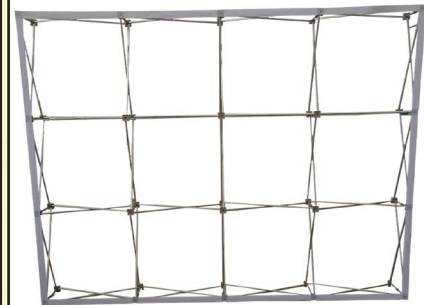

Straight Wall Full Height Tension Fabric Pop-up Display Kit with **Wrap End Caps and Full Color Graphics** Single Sided Kit includes Hardware, Graphics and Carry Case

Best for Tradeshows, Events, Conferences, Business, Reception Area, Retail, Airport, Display kit, Media Wall, Zoom Meetings, Photo Backdrop, Corporate events, Wedding and Party photo backdrop

For
1-5 pcs
\$958.32
each

7.5' Straight Wall Full Height Tension Fabric Pop-up Display Kit with Wrap End Caps,

7.5' Straight Wall Full Height Tension Fabric Pop-up Display Kit with Wrap End Caps, NO SETUP CHARGE
Product Size: 90"W x 90"H x 12"D Max Imprint: 90"W x 90"H

For
1-5 pcs
\$1124.99
each

10' Straight Wall Full Height Tension Fabric Pop-up Display Kit with Wrap End Caps,

10' Straight Wall Full Height Tension Fabric Pop-up Display Kit with Wrap End Caps, NO SETUP CHARGE
Product Size: 120"W x 90"H x 12"D Max Imprint: 120"W x 90"H

7.5' Straight Wall Hardware

10' Straight Wall Hardware

Straight Wall Full Height Tension Fabric Pop-up Display Kit with Wrap End Caps is a versatile solution for your display needs. It transforms from a compact unit to an impressive backdrop wall, hop-up banner in minutes. The graphics are pre-attached with hook and loop and expand the durable, lightweight aluminum frame for a display that sets up in seconds without the use of tools