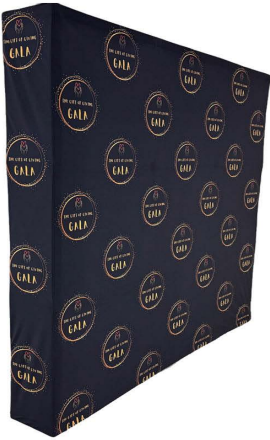

Straight Wall Full Height Tension Fabric Pop-up Display Kit with **Wrap End Caps and Full Color Graphics** Single Sided Kit includes Hardware, Graphics and Carry Case

Best for Tradeshows, Events, Conferences, Business, Reception Area, Retail, Airport, Display kit, Media Wall, Zoom Meetings, Photo Backdrop, Corporate events, Wedding and Party photo backdrop

For
1-5 pcs
\$958.32
each

7.5' Straight Wall Full Height Tension Fabric Pop-up Display Kit with Wrap End Caps,

7.5' Straight Wall Full Height Tension Fabric Pop-up Display Kit with Wrap End Caps, NO SETUP CHARGE
Product Size: 90"W x 90"H x 12"D Max Imprint: 90"W x 90"H

For
1-5 pcs
\$1124.99
each

10' Straight Wall Full Height Tension Fabric Pop-up Display Kit with Wrap End Caps,

10' Straight Wall Full Height Tension Fabric Pop-up Display Kit with Wrap End Caps, NO SETUP CHARGE
Product Size: 120"W x 90"H x 12"D Max Imprint: 120"W x 90"H

7.5' Straight Wall Hardware

10' Straight Wall Hardware

Straight Wall Full Height Tension Fabric Pop-up Display Kit with Wrap End Caps is a versatile solution for your display needs. It transforms from a compact unit to an impressive backdrop wall, hop-up banner in minutes. The graphics are pre-attached with hook and loop and expand the durable, lightweight aluminum frame for a display that sets up in seconds without the use of tools