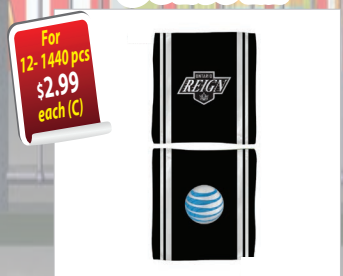

Colored Sublimated Rally, Sweat Towels

Available in every PMS color for SUMMER EVENTS

SU178-33

For 12-1600 pcs
\$2.99 each (C)

Colored Sublimated Rally, Skate Towels, 12x18
Sublimated Edge to Edge 1 side
100% polyester. Microfiber Dri-Lite Terry
Max Imprint: 12x18

SU206-20

For 12-1920 pcs
\$2.49 each (C)

Colored Sublimated Rally, Skate Towels, 12x12
Sublimated Edge to Edge 1 side
100% polyester. Microfiber Dri-Lite Terry
Max Imprint: 12x12

SU208-19

For 12-2400 pcs
\$2.32 each (C)

Colored Sublimated Rally, Skate Towels, 10x10
Sublimated Edge to Edge 1 side
100% polyester. Microfiber Dri-Lite Terry
Max Imprint: 10x10

SU609-35

For 12-2400 pcs
\$2.99 each (C)

Colored Sublimated Rally, Skate Towels, 15x15
Sublimated Edge to Edge 1 side
100% polyester. Microfiber Dri-Lite Terry
Max Imprint: 15x15

SU178-34

For 12-1200 pcs
\$3.65 each (C)

Colored Sublimated Rally, Skate Towels, 12x18
Sublimated Edge to Edge 2 sides
100% polyester. Microfiber Dri-Lite Terry
Max Imprint: 12x18

SU206-21

For 12-1440 pcs
\$2.99 each (C)