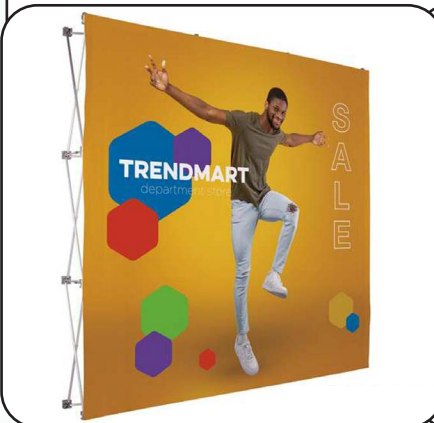

Make an Impact with this **Straight Wall Full Height Tension Fabric Pop-up Display Kit.**  
 Full color graphics edge to edge single sided. **NO SETUP CHARGE**

**7.5' Straight Wall Full Height Tension Fabric Pop-up Display Kit**  
**This kit includes Hardware, Graphics and Carry case. NO SETUP CHARGE**

**Product Size: 90"W x 90"H x 12"D Max Imprint: 90"W x 90"H**

**SU775**

For  
 1-5 pcs  
**\$874.99**  
 each (C)

**ALL PARTS OF SU775**

**7.5' Straight Wall Full Height Tension Fabric Pop-up Display Kit is a versatile solution for your display needs. It transforms from a compact unit to an impressive backdrop wall, hop-up banner in minutes. The graphics are pre-attached with hook and loop and expand the durable, lightweight aluminum frame for a display that sets up in seconds without the use of tools. This wall is highly portable and perfectly compliments booths from 10x10ft inline to large 20ft, 30ft and larger displays or great in showrooms**

**The look of this Straight wall is very clean, no ruffles in the fabric. The sublimated tension fabric wall stays flushed on the hardware for the perfect photo background and the 12" depth of the wall makes it very sturdy. It transforms from a compact unit to an impressive backdrop wall in minutes**

**Start displaying your message, promotions and creative marketing ideas/ designs on Straight Wall Full Height Tension Fabric Pop-up Display Kit with full color graphics. Use them in Tradeshows, Events, Conferences, Business, Reception Area, Retail, Airport, Display kit, Media Wall, Zoom Meetings, Photo Backdrop, Corporate events, Wedding and Party photo backdrop, Press Conferences, Interviews, Retail, Offices.**