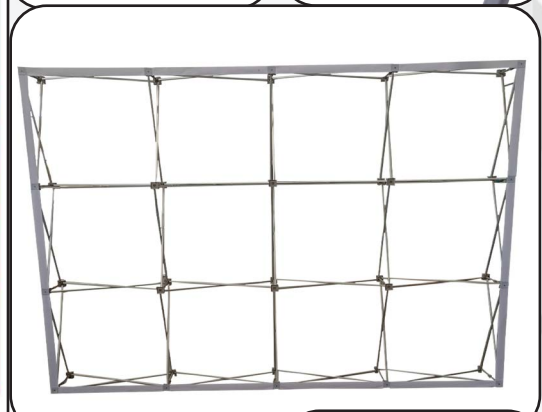

# Make an Impact with this **Straight Wall Full Height Tension Fabric Pop-up Display Kit**. Full color graphics edge to edge single sided. **NO SETUP CHARGE**

## 10' Straight Wall Full Height Tension Fabric Pop-up Display Kit

This kit includes Hardware, Graphics and Carry case. **NO SETUP CHARGE**

Product Size: 120"W x 90"H x 12"D Max Imprint: 120"W x 90"H

For 1-5 pcs \$1041.65 each

### ALL PARTS

The look of this Straight wall is very clean, no ruffles in the fabric. The sublimated tension fabric wall stays flushed on the hardware for the perfect photo background and the 12" depth of the wall makes it very sturdy. It transforms from a compact unit to an impressive backdrop wall in minutes

Start displaying your message, promotions and creative marketing ideas/ designs on Straight Wall Full Height Tension Fabric Pop-up Display Kit with full color graphics. Use them in Tradeshows, Events, Conferences, Business, Reception Area, Retail, Airport, Display kit, Media Wall, Zoom Meetings, Photo Backdrop, Corporate events, Wedding and Party photo backdrop, Press Conferences, Interviews, Retail, Offices.