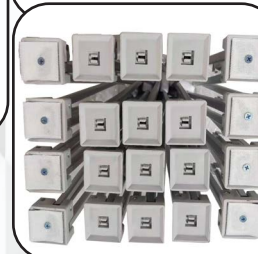

# Make an Impact with this **Straight Wall Full Height Tension Fabric Pop-up Display Kit**. Full color graphics edge to edge single sided. **NO SETUP CHARGE**

## 10' Straight Wall Full Height Tension Fabric Pop-up Display Kit

This kit includes Hardware, Graphics and Carry case. **NO SETUP CHARGE**

Product Size: 120"W x 90"H x 12"D Max Imprint: 120"W x 90"H

For 1-5 pcs \$1041.65 each

### ALL PARTS

The look of this Straight wall is very clean, no ruffles in the fabric. The sublimated tension fabric wall stays flushed on the hardware for the perfect photo background and the 12" depth of the wall makes it very sturdy. It transforms from a compact unit to an impressive backdrop wall in minutes