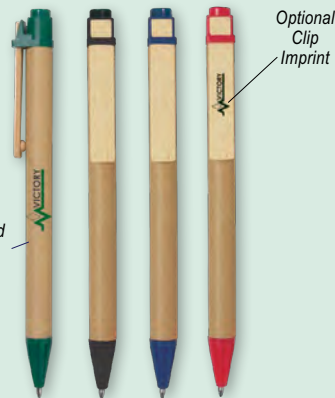

#665 ECO-INSPIRED PEN

- Plunger Action
- Paper Barrel With Wooden Clip

COLORS AVAILABLE: Natural Paper Barrel with Black, Blue, Green or Red Trim.
SET UP CHARGE: $40.00(G) per color, per position. $25.00(G) on re-orders.

As low as
$.49(c)
250 minimum

Standard Imprint Area

Optional Clip Imprint

#11991 RPET DART PEN

- Plunger Action
- Made From Post Consumer Recycled Materials
- Recycled Polyester (rPET) Is Obtained By Melting Down Existing Plastic Bottles And Other Material Sources To Create New Polyester Fiber
- Revolver, Refill And Spring Are Not rPET

COLORS AVAILABLE: Translucent: Black, Green, Red, Royal Blue or Teal.
SET UP CHARGE: $40.00(G) per color. $25.00(G) on re-orders.

As low as
$.49(c)
250 minimum