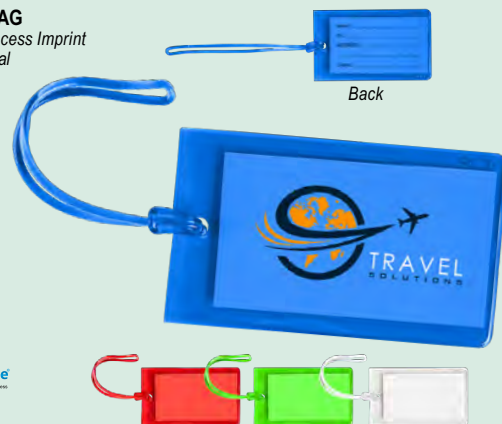

#9754 JELLY LUGGAGE TAG

- Pricing Includes 1-4 Color Process Imprint In One Location • PVC Material
- Durable PVC Spaghetti Strap Attachment
- ID Card

COLORS AVAILABLE:
Translucent: Clear, Green, Red or Royal Blue.
SET UP CHARGE: $50.00(G), $25.00(G) on re-orders.

As low as
$.75(c)
500 minimum