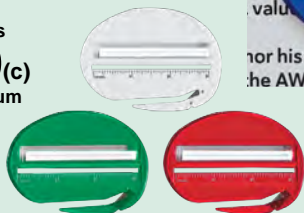

#180 - 3-IN-1 LETTER OPENER

- 3" Ruler • Magnifier
- Easily Open Envelopes And More

COLORS AVAILABLE: *Translucent:* Blue, Green or Red. *Solid:* White.
SET UP CHARGE: $40.00(G) per color. $25.00(G) on re-orders.

As low as
$.89(c)
250 minimum