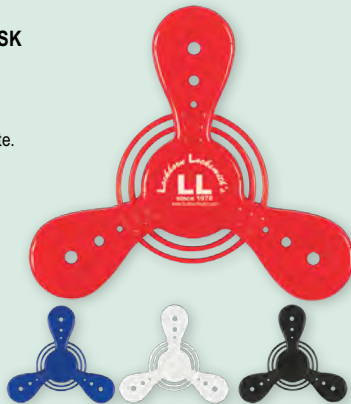

#753 SATURN RECYCLED 7" FLYING DISK

- 100% Recycled Polypropylene
- Uniquely Designed Fun Flying Disc
- Perfect For Outdoor Events

COLORS AVAILABLE: Black, Blue, Red or White.
SET UP CHARGE: $40.00(G) per color. $25.00(G) on re-orders.