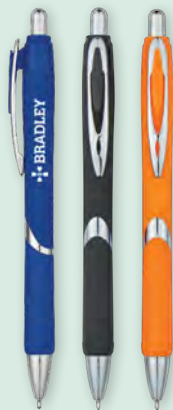

$.55 to $.75

#11152 STYLUS PEN WITH ANTIMICROBIAL ADDITIVE

1. Price Includes 1-Color/1-Location Imprint. See Website For Digibrite Charges
   - Twist Action • Rubber Grip For Writing Comfort And Control • Stylus On Top
   - Antimicrobial Properties Built In To Protect The Product. This Product Does Not Protect Users Or Others Against Bacteria, Viruses, Germs Or Other Disease Organisms.
2. **COLORS AVAILABLE:** White with Black, Blue, Lime Green, Orange, Purple, Red or Yellow.
   SET UP CHARGE: *Silk-Screen:* $40.00(G) per color. • *Digibrite:* $50.00(G)
   Re-orders: $25.00(G)

As low as
$.75(c)
250 minimum

#11986 RIPPLE GEL PEN

- Plunger Action
- Smooth Rubberized Finish

COLORS AVAILABLE: Black, Gray, Green, Navy, Pink Lavender, Slate Blue or White.
SET UP CHARGE: $40.00(G), $25.00(G) on re-orders.

As low as
$.75(c)
250 minimum

#881 RIO GEL PEN WITH CONTOURED RUBBER GRIP

- Plunger Action
- Rubber Grip For Writing Comfort And Control

COLORS AVAILABLE:
Metallic: Blue or Charcoal.
Translucent: Black, Blue, Green or Red, all with Satin Silver Finish.
SET UP CHARGE: $40.00(G), $25.00(G) on re-orders.

As low as
$.75(c)
250 minimum

#11833 TWO-TONE KAI RABS SLEEK WRITE PEN

- Plunger Action • Made Of rABS
- Recycled ABS (Acrylonitrile Butadiene Styrene) Is Obtained By Melting Down Post Consumer ABS Plastic To Create New ABS Plastic
- Sleek Write Low Viscosity Ink

COLORS AVAILABLE: **Translucent:** Black with Black, Green, Red, Royal Blue or White.
SET UP CHARGE: $40.00(G) per color. $25.00(G) on re-orders.

As low as
$.75(c)
250 minimum

#886 DOTTED GRIP SLEEK WRITE PEN

- Plunger Action • Sleek Write Low Viscosity Ink
- Smooth Rubberized Finish
- Rubber Grip For Writing Comfort And Control