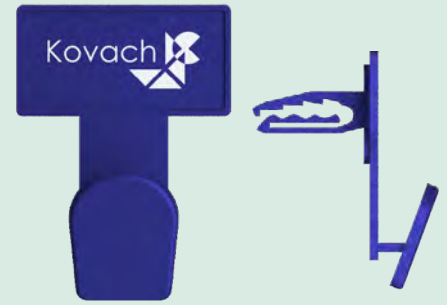

General Information

Please Visit Our Website Or Contact Your Representative For Imprint Area, Imprint Colors, Multi-Color Imprint, Packaging, Rush Service Details, And Any Additional Charges For Each Item. All Pricing Is Subject To Change Without Notice And Might Not Remain Under $1.00. Please Visit Our Website To Confirm The Most Current Pricing. Prices Shown In USD.