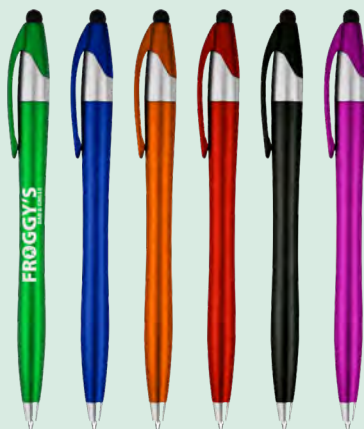

#11747 DART MALIBU STYLUS PEN

- Twist Action
- Stylus On Top

COLORS AVAILABLE: *Metallic:* Black, Blue, Green, Orange, Purple or Red.

SET UP CHARGE: \$40.00(G), \$25.00(G) on re-orders

As low as
\$.55(c)
250 minimum