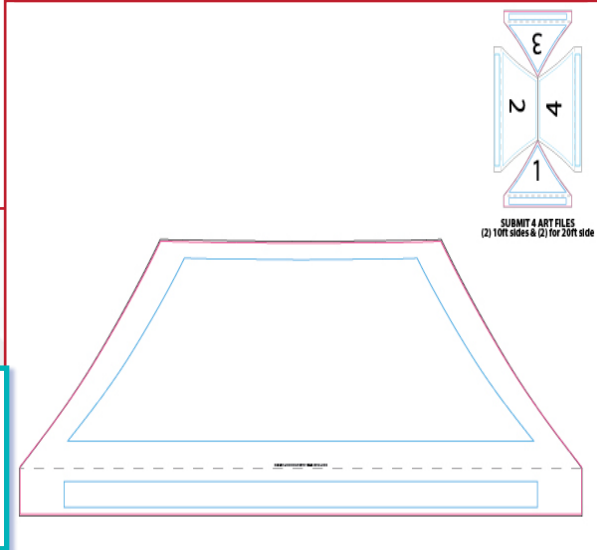

# Sublimated Canopy only for 10'x20' Tent

**20' Premium Tent Canopy only, Full Bleed Dye-Sublimation**  
**Full Color Full Bleed Graphics on all 4 sides (Top Canopy and Valance)**

**Fabric: 600 Denier polyester** For complete 10'x20' Tent kit (Hardware Frame, Sublimated Top Canopy,  
For Tent size 10'x20' Bag with wheel, Grass / Soil stake kit, refer to sku # SU759)

For  
1-10 pcs  
\$1749.98  
each

**Sublimation**  
Price includes full color imprint.  
*Setup Charge \$50.00 (C)*  
Art Templates To Setup Your Logos Are Available

Premium Replacement (or New) Sublimated Canopy only. Out with the old and in with the New. Sublimated Canopy only for Tent Kit SU759. Have 1 hardware and different Canopies for different Events. Art template available online. Canopy is constructed of durable, weather-resistant 600 Denier polyester and is Water resistant. It is flame retardant. NFPA 701 Test 1. Re-inforced premium stitching on the Canopy to protect again Outdoor Elements