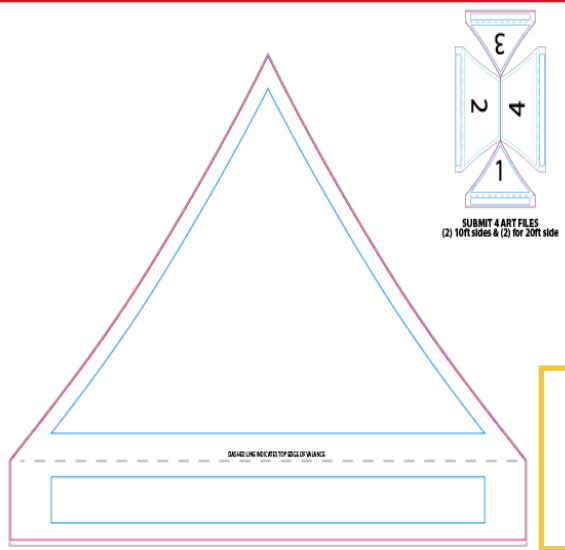

# Sublimated Canopy only for 10'x20' Tent

**20' Premium Tent Canopy only, Full Bleed Dye-Sublimation**  
**Full Color Full Bleed Graphics on all 4 sides (Top Canopy and Valance)**

**Fabric: 600 Denier polyester** For complete 10'x20' Tent kit (Hardware Frame, Sublimated Top Canopy,  
For Tent size 10'x20' Bag with wheel, Grass / Soil stake kit, refer to sku # SU759)

For  
1-10 pcs  
\$1749.98  
each

**Sublimation**  
Price includes full color imprint.  
*Setup Charge \$50.00 (C)*  
Art Templates To Setup Your Logos Are Available

Premium Replacement (or New) Sublimated Canopy only. Out with the old and in with the New. Sublimated Canopy only for Tent Kit SU759. Have 1 hardware and different Canopies for different Events. Art template available online. Canopy is constructed of durable, weather-resistant 600 Denier polyester and is Water resistant. It is flame retardant. NFPA 701 Test 1. Re-inforced premium stitching on the Canopy to protect again Outdoor Elements