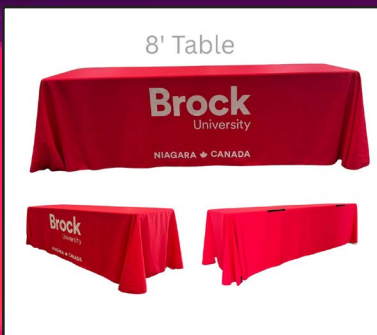

Sublimated Convertible Table Cloth
Converts from 8' to 6', Drape style,
4 sided, Closed back

Product size: 152" x 86" L
100% polyester,

Machine washable, wrinkle resistant, fire retardant.

Sublimated PREMIUM Convertible Table Cloth
Converts from 8' to 6', Drape style,
4 sided, Closed back

Product size: 152" x 86" L
100% polyester,

Machine washable, wrinkle resistant, fire retardant.

Easy to convert from 8' table cover to a 6' table cover. Closed back makes it easy to hide materials underneath table.
Lightweight, convenient for travelling and shipping.
Usage: Presentations, trade shows, retail stores, events, school functions, fundraisers.