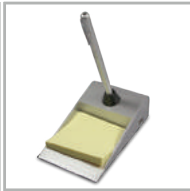

460HUB

COMBINATION PEN/PAD/4 PORT USB HUB

Features:

- Ultimate desktop tool for any business person
- Combines three functions in one great accessory
- USB ports are positioned for easy access
- Brushed metal look gives executive feel to work space
- *Pen and paper not included*

Specifications:

Product Size:
3-1/4"W x 5-5/8"H x 1-3/4"D

Imprint Area:
2"W x 1/2"H

Color Options:
Silver

Branding Options:
Pad print

Packaging:
White tuck box

MOQ:
25pcs

Production Time:
In-house 3-5 working days
(Rush services available)