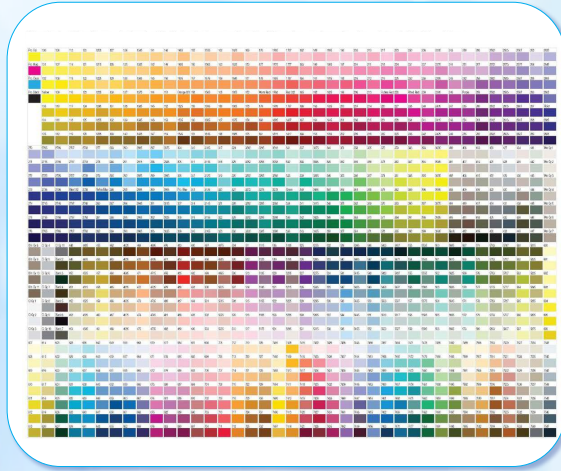

# Colored Sublimated Rally, Skate Towels

## Available in every PMS color

Colored Microfiber Dri-Lite Terry  
Rally, Sports, Skate Towel, 12x18  
Sublimated Edge to Edge 1 side  
100% polyester. Microfiber Dri-Lite Terry  
Max Imprint: 12x18

Colored Microfiber Dri-Lite Terry  
Rally, Sports, Skate Towel, 15x15  
Sublimated Edge to Edge 1 side  
100% polyester. Microfiber Dri-Lite Terry  
Max Imprint: 15x15

Colored Microfiber Dri-Lite Terry  
Fan, Cheering, Skate Towel, 12x12  
Sublimated Edge to Edge 1 side  
100% polyester. Microfiber Dri-Lite Terry  
Max Imprint: 12x12

Colored Microfiber Dri-Lite Terry  
Skate, Cooling, Rally Towel, 10x10  
Sublimated Edge to Edge 1 side  
100% polyester. Microfiber Dri-Lite Terry  
Max Imprint: 10x10

Colored Microfiber Dri-Lite Terry  
Rally, Sports, Skate Towel, 12x18  
Sublimated Edge to Edge 2 sides  
100% polyester. Microfiber Dri-Lite Terry  
Max Imprint: 12x18

Colored Microfiber Dri-Lite Terry  
Rally, Sports, Skate Towel, 15x15  
Sublimated Edge to Edge 2 sides  
100% polyester. Microfiber Dri-Lite Terry  
Max Imprint: 15x15