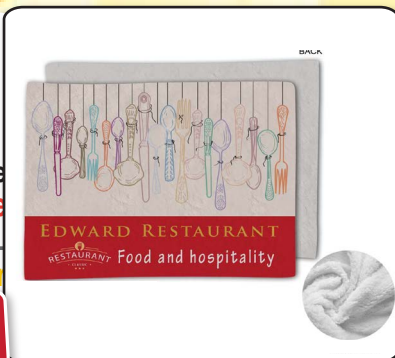

SU684-4 FRONT ONLY

Patio, Outdoor Blanket in
Plush and cozy Mink Flannel Fleece
Sublimated, Edge to Edge 1 side
Max Imprint: 50" x 60"L
100% polyester

50" x 60"

For
5-100 pcs
$39.98
each (C)