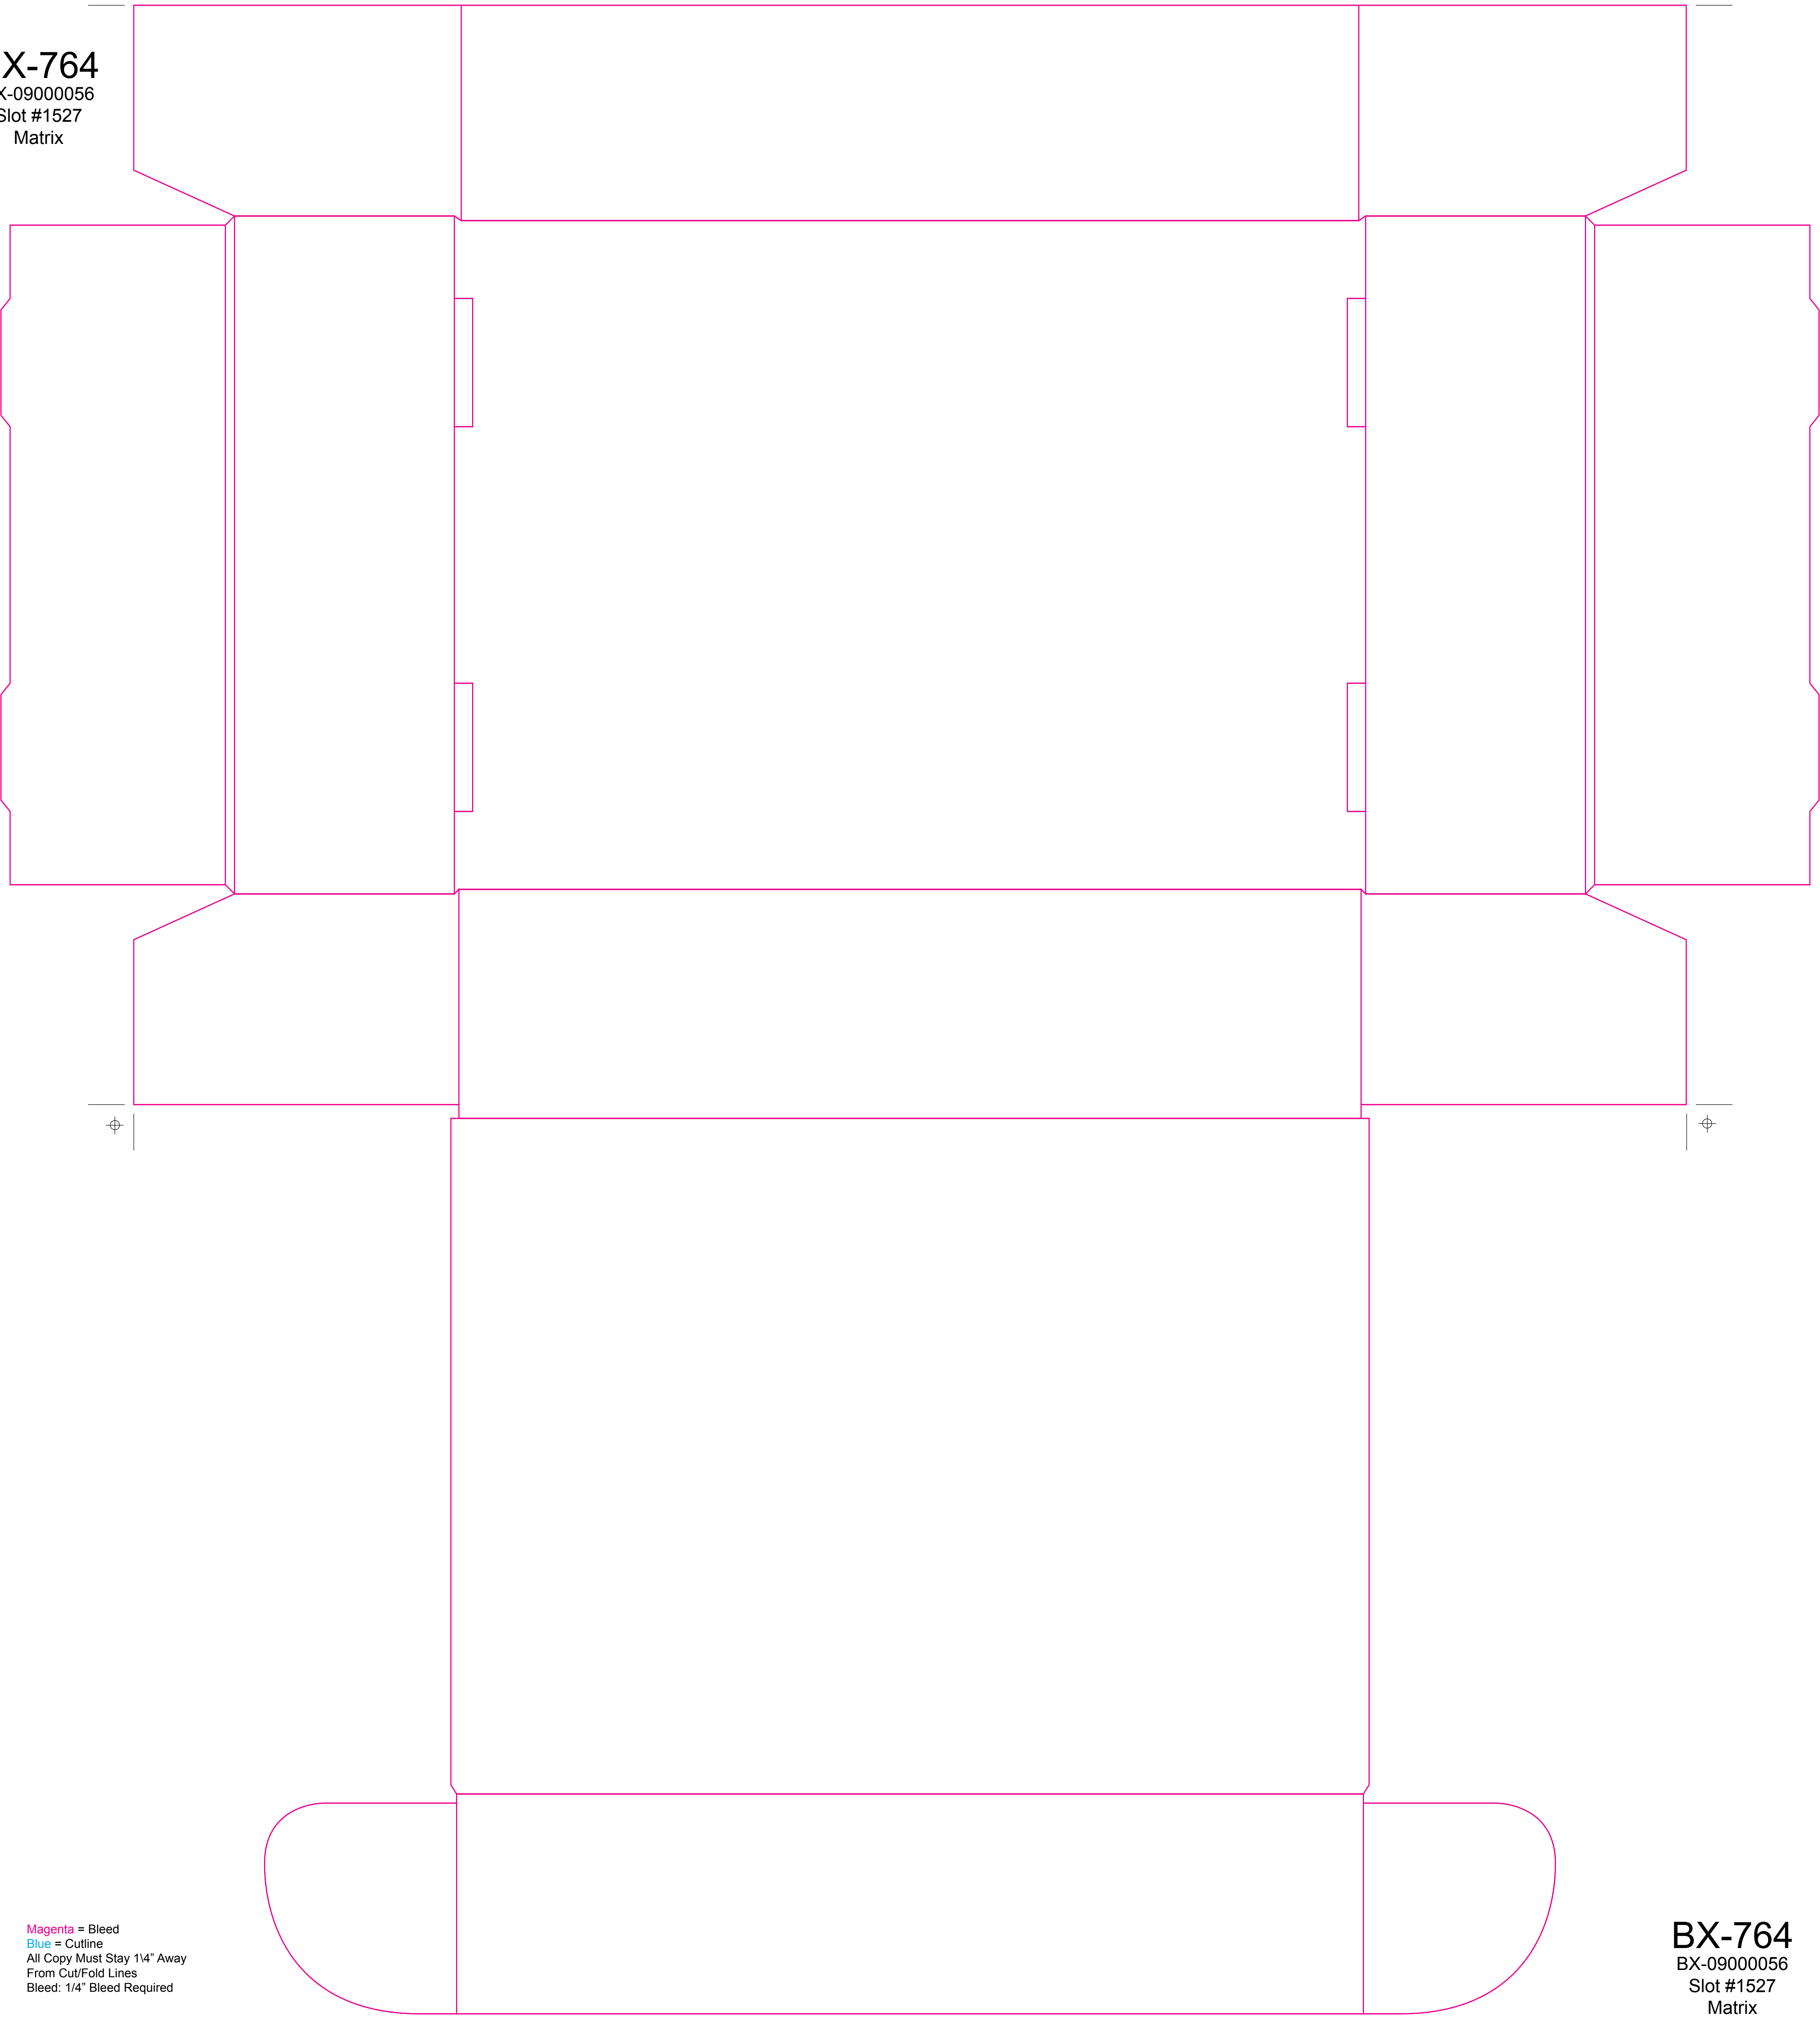

BX-764

BX-09000056

Slot #1527

Matrix

Magenta = Bleed
Blue = Cutline
All Copy Must Stay 1/4" Away
From Cut/Fold Lines
Bleed: 1/4" Bleed Required

BX-764

BX-09000056

Slot #1527

Matrix