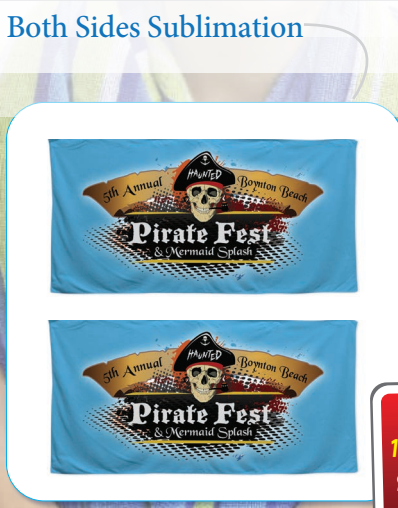

Microfiber Terry Sublimated Beach Towels With Zero Ink Feel

Get Your Message Out There

With Full Color Edge To Edge Sublimation

On One Side Or Both Sides

You can get different logos on both sides also

For
12-180 pcs
\$28.31
each

One Side Sublimation
Microfiber Terry Beach Towel,
30" x 60"
Max Imprint: 30" x 60"
100% Polyester Microfiber Terry.

For
12-300 pcs
\$15.81
each

One Side Sublimation
Microfiber Terry Beach Towel,
22" x 44"
Max Imprint: 22" x 44"
100% Polyester Microfiber Terry.

For
12-300 pcs
\$14.15
each

One Side Sublimation
Microfiber Terry Beach Towel,
20" x 40"
Max Imprint: 20" x 40"
100% Polyester Microfiber Terry.

For
12-144 pcs
\$33.31
each

Both Sides Sublimation

For
12-225 pcs
\$19.15
each