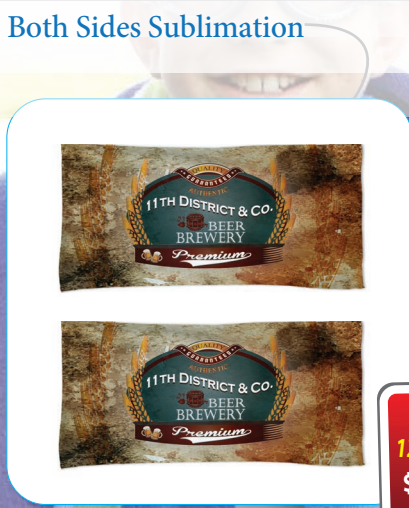

For
12-225 pcs
$19.15
each

Both Sides Sublimation