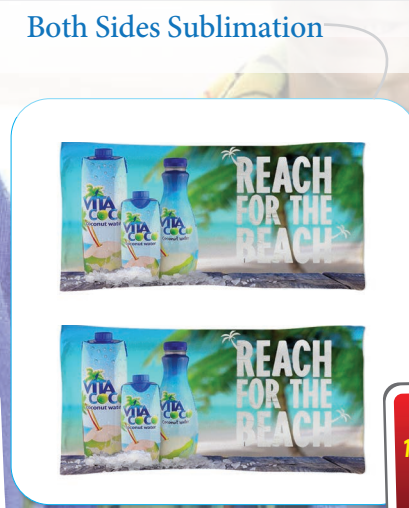

For
12-300 pcs
$16.65
each

Both Sides Sublimation

Sublimation
Price includes full color imprint. *Setup Charge $50.00*