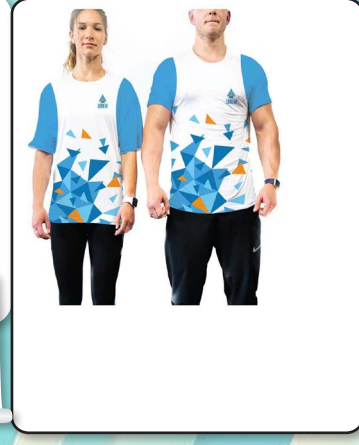

SU701-8

Corporate T-Shirt, Unisex, Performance Fabric, **NO SETUP CHARGE**
Sublimated, Edge to Edge Entire T-shirt
Max Imprint: All over, Front and back
95% Polyester / 5% Spandex
SM, MM, LG, XL, 2XL

For 6-120 pcs
$33.32
each (C)