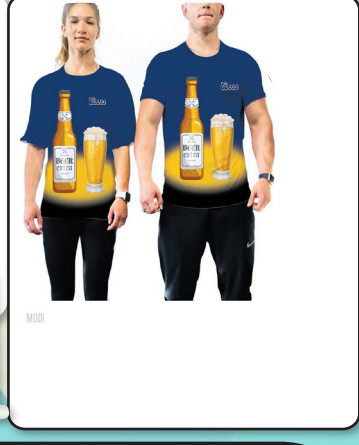

Sublimated Performance T-shirts, Unisex

SU701

Performance Unisex T-Shirt, Sublimated All Over, Full Color Graphics, **NO SETUP CHARGE**
 Sublimated, Edge to Edge Entire T-shirt
 Max Imprint: All over, Front and back
 95% Polyester / 5% Spandex
SM, MM, LG, XL, 2XL

For 6-120 pcs
\$33.32
 each (C)

SU701-9

Uniform T-Shirt, Unisex, Available in any PMS color, **NO SETUP CHARGE**
 Sublimated, Edge to Edge Entire T-shirt
 Max Imprint: All over, Front and back
 95% Polyester / 5% Spandex
SM, MM, LG, XL, 2XL

For 6-120 pcs
\$33.32
 each (C)

Available in any PMS color or Full Graphics Background. 1-color or full color logos front and back or all over. All sizes are 1 price.

Super soft an the most comfortable Fabric. 4way stretch to fit all body shapes and sizes. Seamless around shoulders and armpits to avoid chafing and to produce perfect prints. 1" bottom hem