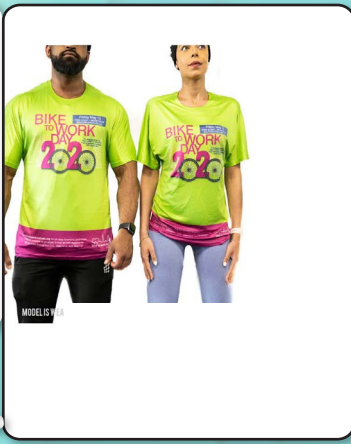

Sublimated Performance T-shirts, Unisex

SU701

Performance Unisex T-Shirt, Sublimated All Over, Full Color Graphics, **NO SETUP CHARGE**
 Sublimated, Edge to Edge Entire T-shirt
 Max Imprint: All over, Front and back
 95% Polyester / 5% Spandex
SM, MM, LG, XL, 2XL

For 6-120 pcs
\$33.32
 each (C)

SU701-6

Sublimated Unisex T-Shirt with Tie Dye Background, **NO SETUP CHARGE**
 Sublimated, Edge to Edge Entire T-shirt
 Max Imprint: All over, Front and back
 95% Polyester / 5% Spandex
SM, MM, LG, XL, 2XL

For 6-120 pcs
\$33.32
 each (C)

SU701-7

Team Performance T-Shirt, Available in Team Colors, Unisex, **NO SETUP CHARGE**
 Sublimated, Edge to Edge Entire T-shirt
 Max Imprint: All over, Front and back
 95% Polyester / 5% Spandex
SM, MM, LG, XL, 2XL