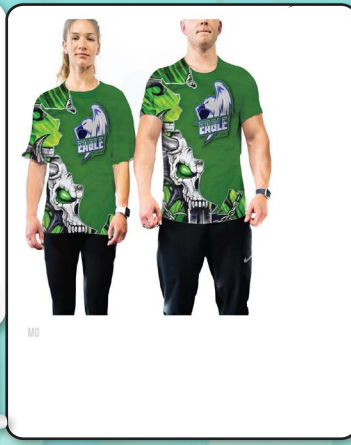

SU701-7

Team Performance T-Shirt, Available in Team Colors, Unisex, **NO SETUP CHARGE**
Sublimated, Edge to Edge Entire T-shirt
Max Imprint: All over, Front and back
95% Polyester / 5% Spandex
SM, MM, LG, XL, 2XL

For 6-120 pcs
$33.32
each (C)