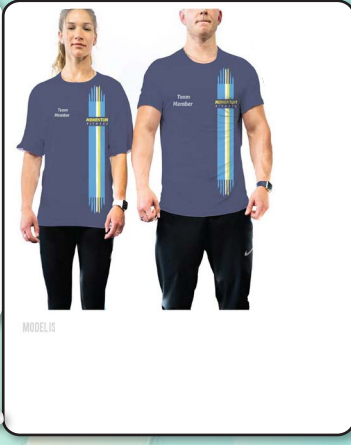

SU701-9

Uniform T-Shirt, Unisex, Available in any PMS color, **NO SETUP CHARGE**
Sublimated, Edge to Edge Entire T-shirt
Max Imprint: All over, Front and back
95% Polyester / 5% Spandex
SM, MM, LG, XL, 2XL

For 6-120 pcs
$33.32
each (C)