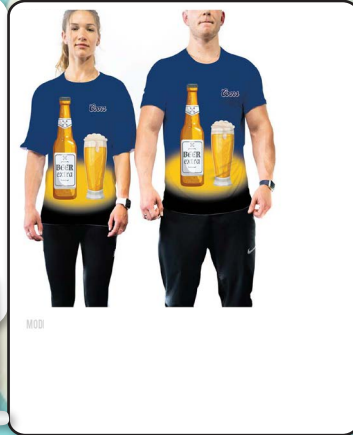

Sublimated Performance T-shirts, Unisex

**Performance Unisex T-Shirt,
Sublimated All Over, Full Color
Graphics, NO SETUP CHARGE**

Sublimated, Edge to Edge Entire T-shirt
Max Imprint: All over, Front and back

95% Polyester / 5% Spandex

SM, MM, LG, XL, 2XL

For
6-120 pcs
\$33.32
each

**Uniform T-Shirt, Unisex,
Available in any PMS color,
NO SETUP CHARGE**

Sublimated, Edge to Edge Entire T-shirt
Max Imprint: All over, Front and back

95% Polyester / 5% Spandex

SM, MM, LG, XL, 2XL

For
6-120 pcs
\$33.32
each

**Product Branding T-Shirt,
Unisex, Performance Fabric,
NO SETUP CHARGE**

Sublimated, Edge to Edge Entire T-shirt
Max Imprint: All over, Front and back

95% Polyester / 5% Spandex

SM, MM, LG, XL, 2XL

For
6-120 pcs
\$33.32
each

Available in any PMS color or Full Graphics Background. 1-color or full color logos front and back or all over. All sizes are 1 price.