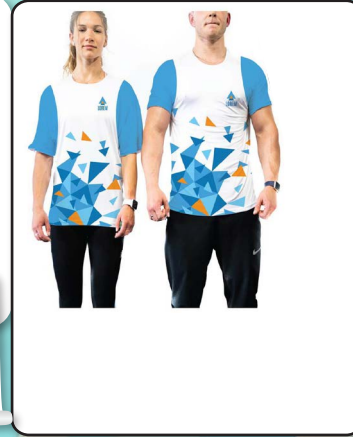

Sublimated Performance T-shirts, Unisex

**Performance Unisex T-Shirt,
Sublimated All Over, Full Color
Graphics, NO SETUP CHARGE**

Sublimated, Edge to Edge Entire T-shirt
Max Imprint: All over, Front and back

95% Polyester / 5% Spandex

SM, MM, LG, XL, 2XL

For
6-120 pcs
\$33.32
each

**Team Performance T-Shirt,
Available in Team Colors,
Unisex, NO SETUP CHARGE**

Sublimated, Edge to Edge Entire T-shirt
Max Imprint: All over, Front and back

95% Polyester / 5% Spandex

SM, MM, LG, XL, 2XL

For
6-120 pcs
\$33.32
each

**Corporate T-Shirt, Unisex,
Performance Fabric,
NO SETUP CHARGE**

Sublimated, Edge to Edge Entire T-shirt
Max Imprint: All over, Front and back

95% Polyester / 5% Spandex

SM, MM, LG, XL, 2XL

For
6-120 pcs
\$33.32
each

**Uniform T-Shirt, Unisex,
Available in any PMS color,
NO SETUP CHARGE**

Sublimated, Edge to Edge Entire T-shirt
Max Imprint: All over, Front and back