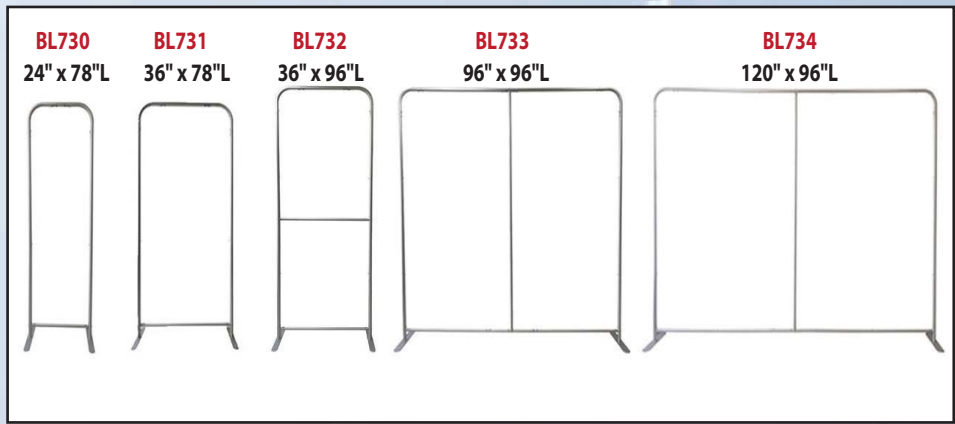

EuroFit Skinny Straight Wall Hardware Only, Frame and Carry Case

Graphics are not included

For
1-5 pcs
\$166.65
each (C)

BL730
2W x 78"H EuroFit Straight Wall Hardware Only, Frame and Carry Case
Graphics are not included
Assembled size is approx 2'w x 78"h (24"x78")

For
1-5 pcs
\$183.32
each (C)

BL731
3W x 78"H EuroFit Straight Wall Hardware Only, Frame and Carry Case
Graphics are not included
Assembled size is approx 3'w x 78"h (36"x78")

For
1-5 pcs
\$199.98
each (C)

BL732
3W x 96"H EuroFit Straight Wall Hardware Only, Frame and Carry Case
Graphics are not included
Assembled size is approx 3'w x 96"h (36"x90")

EuroFit Straight Wall Hardware Only, Frame and Carry Case,
Graphics are not included Hardware used
for backdrop, display kit, Media Wall.

Hardware - Poles are labelled for easy assembly.
Slim swivel feet allow EuroFit Wall to be paired at different angles.
Simple instructions to assemble

Free Repeat Setups • Production Time: 1 Working Day • Please use Promo code: 297DEC • Offer Expires December 31st 2026