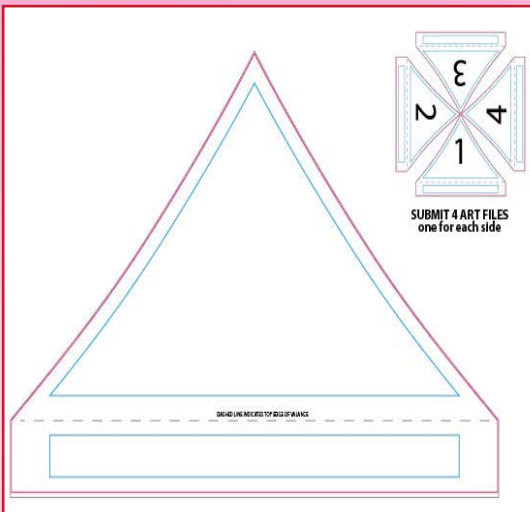

Sublimated Canopy only for 10'x10' Tent

10' Premium Tent Canopy only, Full Bleed Dye-Sublimation

Full Color Full Bleed Graphics on all 4 sides (Top Canopy and Valance)

Fabric: 600 Denier polyester For complete 10'x10' Tent kit (Hardware Frame, Sublimated Top Canopy, Bag with wheel, Grass / Soil stake kit, check with the distributor)
For Tent size 10'x10'

For
1-10 pcs
\$1083.31
each

Sublimation
Price includes full color imprint.
Setup Charge \$50.00
Art Templates To Setup Your Logos Are Available

Premium Replacement (or New) Sublimated Canopy only. Out with the old and in with the New. Sublimated Canopy only for Tent Kit .
Have 1 hardware and different Canopies for different Events. Art template available online. Canopy is constructed of durable, weather-resistant 600 Denier polyester and is Water resistant. It is flame retardant. NFPA 701 Test 1. Re-inforced premium stitching on the Canopy to protect again Outdoor Elements