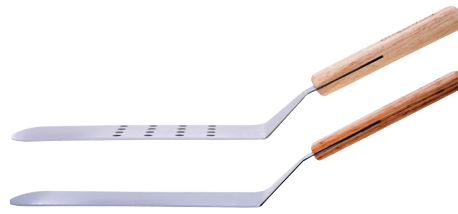

### Deluxe Grilling Scraper & Flipper Set

- Includes solid and perforated turners and a scraper/chopper
- Both turners feature beveled ends for easy scooping
- Multipurpose chopper scraper for prep or cleanup
- Packaged in retail box
- Product Size: Turners 14-1/2", Scraper 6-1/2"
- Imprint Size: 2-3/8" x 5/8", Laser Engraved