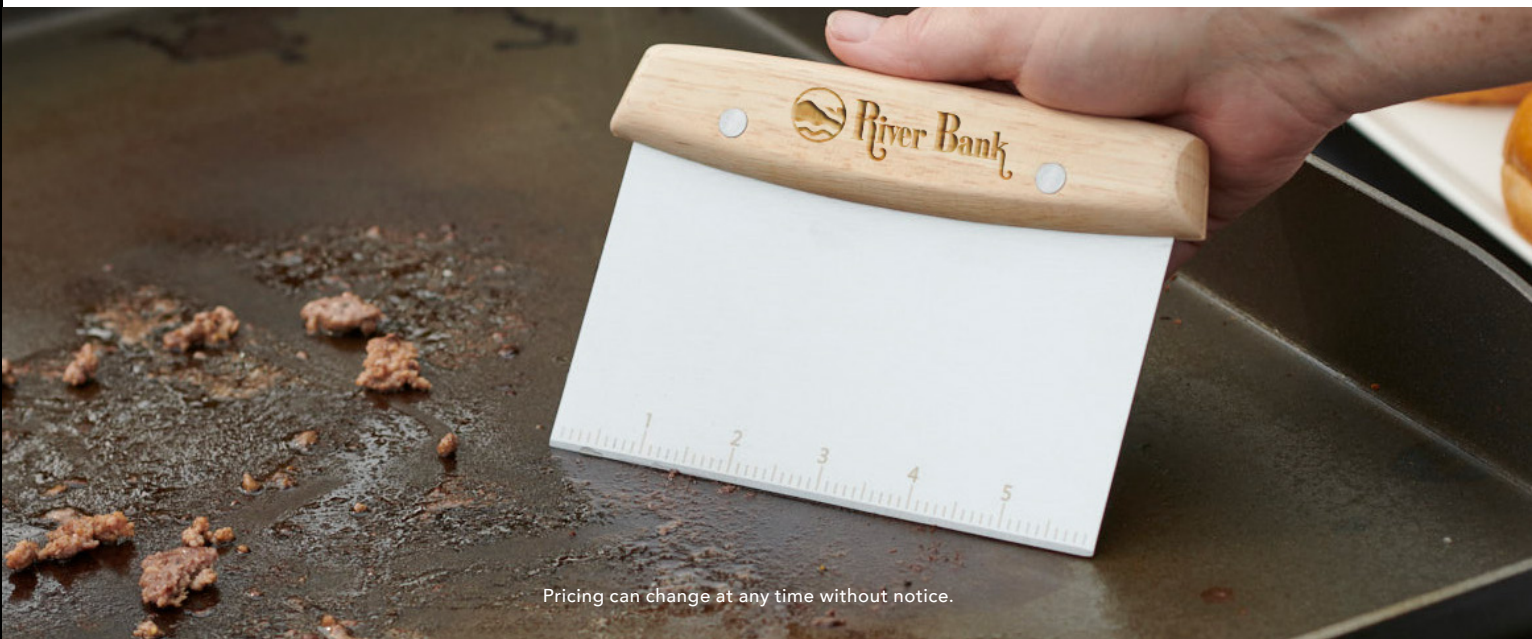

Deluxe Scraper / Chopper

- Multipurpose chopper scraper for prep or cleanup
- Cleaning scrapping flat top grills
- Chopping and scrapping dough
- Transferring ingredient
- Product Size: 6-1/2"
- Imprint Size: 2-3/8" x 5/8", Laser Engraved

ITEM	PRODUCTION	50	150	300
DCQSC	8 DAY	8.99	8.49	7.99