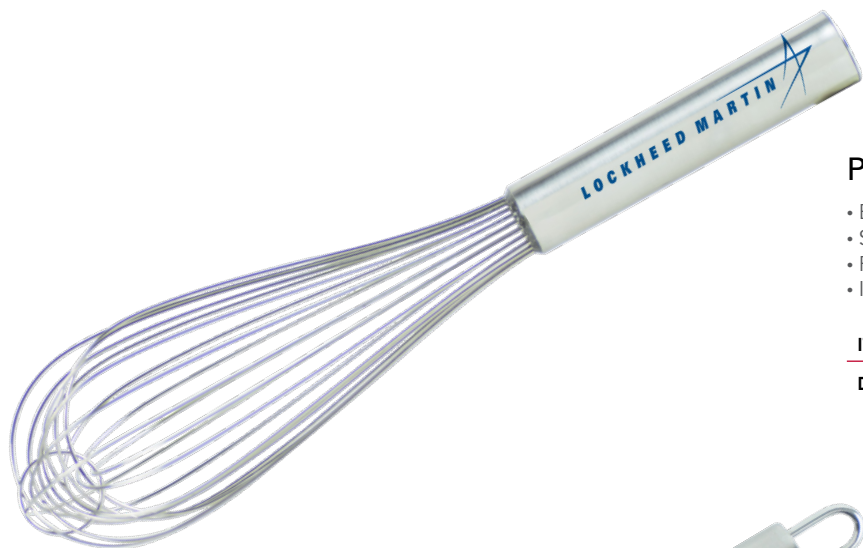

Premium Piano Whip

- Excellent for whipping sauces and batters
- Stainless steel commercial grade construction
- Product Size: 10"
- Imprint Size: 2-1/2" x 1/2", One Color Only

ITEM	PRODUCTION	50	150	300
DKPW	5 DAY	8.99	8.79	8.49