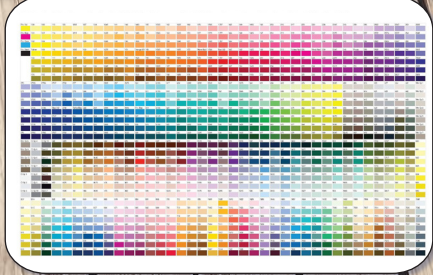

Perfect for all type of Team Sports, Leagues, Beach Promotions, Sports, Athletic Events, Tournaments, Leagues, New Product Launches, Corporate Gifts.

Free Repeat Setups • Production Time: 5 Working Days • Please use Promo code: 219DEC • Offer Expires December 31st 2026