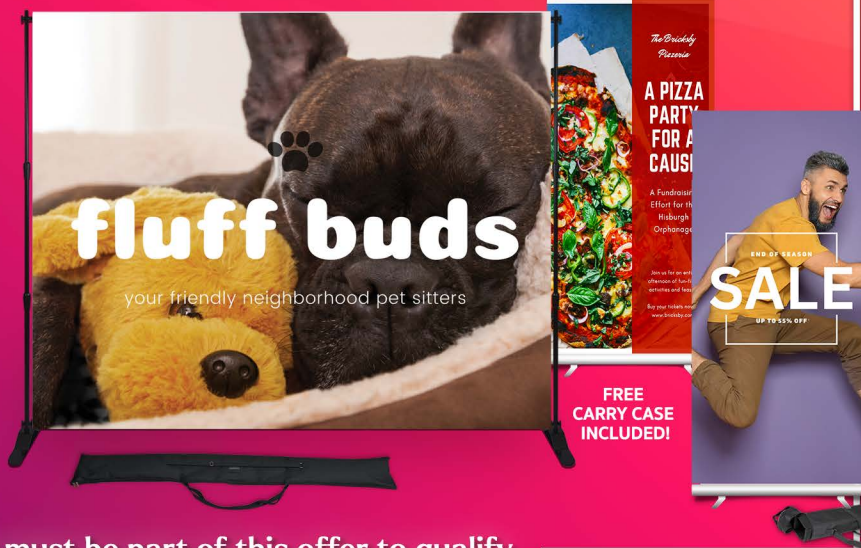

All items on an order must be part of this offer to qualify

94105

186121

314672

60576

BLIND VERSION
CLICK HERE

FOR MORE INFO
CLICK HERE