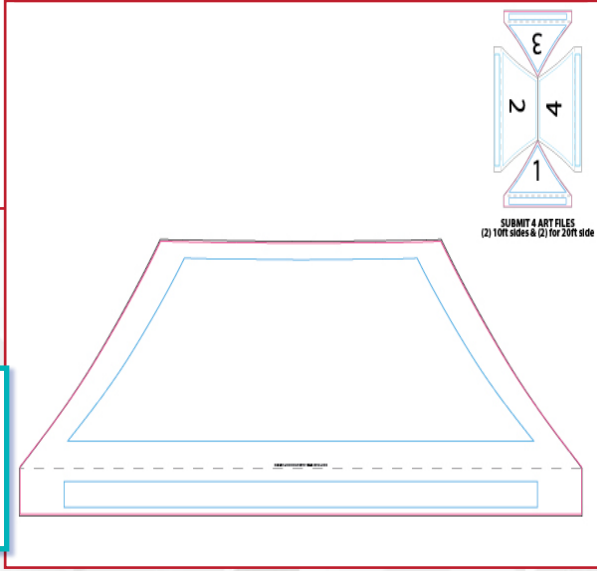

Sublimated Canopy only for 10'x20' Tent

SU769 20' Premium Tent Canopy only, Full Bleed Dye-Sublimation Full Color Full Bleed Graphics on all 4 sides (Top Canopy and Valance)

Fabric: 600 Denier polyester For complete 10'x20' Tent kit (Hardware Frame, Sublimated Top Canopy, Bag with wheel, Grass / Soil stake kit, refer to sku # SU759)
For Tent size 10'x20'

For
1-10 pcs
\$1749.98
each (C)

Sublimation
Price includes full color imprint.
Setup Charge \$50.00 (C)
Art Templates To Setup Your Logos Are Available

Premium Replacement (or New) Sublimated Canopy only. Out with the old and in with the New. Sublimated Canopy only for Tent Kit SU759. Have 1 hardware and different Canopies for different Events. Art template available online. Canopy is constructed of durable, weather-resistant 600 Denier polyester and is Water resistant. It is flame retardant. NFPA 701 Test 1. Re-inforced premium stitching on the Canopy to protect again Outdoor Elements

Free Repeat Setups • Production Time: 5 Working Days • Please use Promo code: 335DEC • Offer Expires December 31st 2026