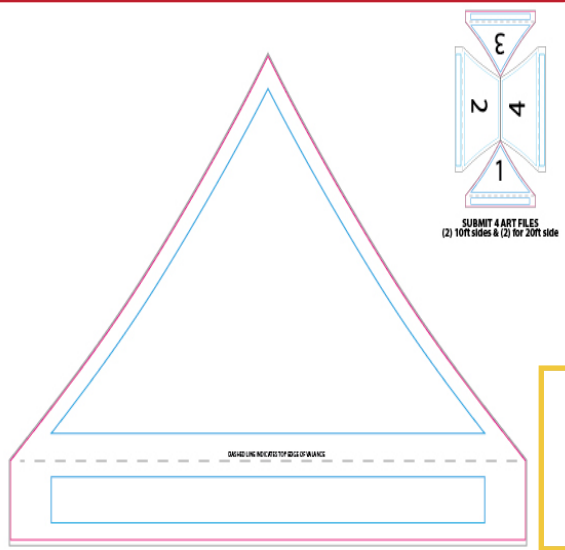

Sublimated Canopy only for 10'x20' Tent

SU769 20' Premium Tent Canopy only, Full Bleed Dye-Sublimation Full Color Full Bleed Graphics on all 4 sides (Top Canopy and Valance)

Fabric: 600 Denier polyester For complete 10'x20' Tent kit (Hardware Frame, Sublimated Top Canopy, Bag with wheel, Grass / Soil stake kit, refer to sku # SU759)
For Tent size 10'x20'

For
1-10 pcs
\$1749.98
each (C)

Sublimation
Price includes full color imprint.
Setup Charge \$50.00 (C)
Art Templates To Setup Your Logos Are Available

Premium Replacement (or New) Sublimated Canopy only. Out with the old and in with the New. Sublimated Canopy only for Tent Kit SU759. Have 1 hardware and different Canopies for different Events. Art template available online. Canopy is constructed of durable, weather-resistant 600 Denier polyester and is Water resistant. It is flame retardant. NFPA 701 Test 1. Re-inforced premium stitching on the Canopy to protect again Outdoor Elements