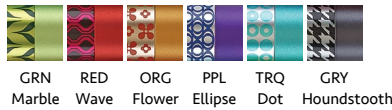

INK COLOR

HOW TO ORDER

1. **CHOOSE A WRITING STYLE**
   Fine Point Gel Roller | Medium Ball Point
   Fine Point Fountain Pen
2. **PICK YOUR PEN DESIGN**
   Green Marble | Red Wave | Orange Flower
   Purple Ellipse | Turquoise Dot | Gray Houndstooth
3. **PERSONALIZE IT**
   Submit art. Individual personalization is available.
   See Ordering Information on P. 61 for details.