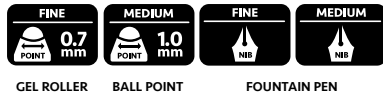

POINT SIZE

Black fountain pen in Fine or Medium nib. Gold & Silver in Medium only.

BARREL COLOR

INK COLOR

HOW TO ORDER

- 1. CHOOSE A WRITING STYLE**
Fine Point Gel Roller | Medium Ball Point
Fine or Medium Point Fountain Pen
- 2. PICK YOUR PEN DESIGN**
Black Gloss | Gold Zig Zag | Silver Dots
- 3. PERSONALIZE IT**
Submit art. Individual personalization is available.
See Ordering Information on P. 61 for details.