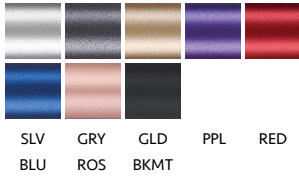

POINT SIZE

BARREL COLOR

INK COLOR