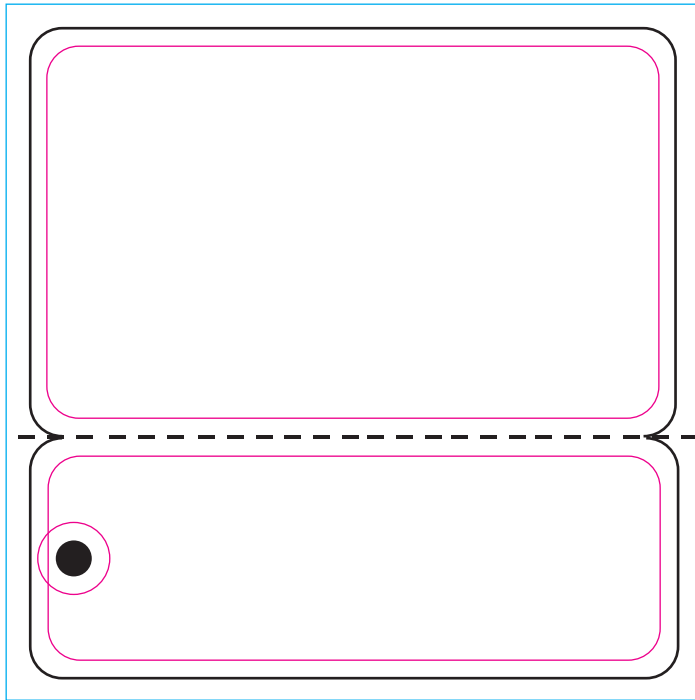

Item #1300
Loyalty Card
With Removable Key Tag

CYAN: BLEED AREA (FULL CARD) - 3.625 X 3.625

MAGENTA: LIVE COPY AREA (TOP CARD) - 3.1875 X 1.9375
MAGENTA: LIVE COPY AREA (BOTTOM CARD) - 3.1875 X 1.0625

BLACK: DIE CUT (FULL CARD) - 3.375 X 3.375
- TOP CARD MEASURES: 3.375 X 2.125
- BOTTOM CARD MEASURES: 3.375 X 1.25

LAYOUT FOR
FRONT

LAYOUT FOR
BACK