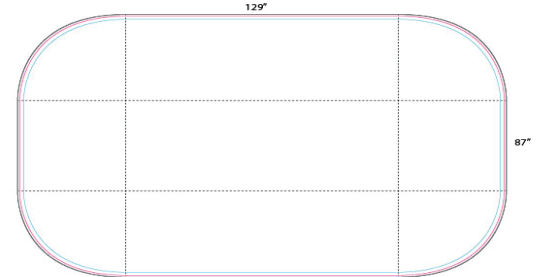

Premium Table Covers For
Tradeshows,
Exhibits,
Conventions & More!

Sublimated Ones Are
FR Rated Which Is
Big Criteria For
Most Convention Halls

"Drape Style" SUBLIMATED PREMIUM Table Throws

100% Polyester • Available in Every Color

Open Back

NEW FIRE RETARDANT

SU799 6'

For 1-32 pcs $166.65 each (C)

Open Back

NEW FIRE RETARDANT

SU800 8'

For 1-32 pcs $174.98 each (C)

Closed Back

NEW FIRE RETARDANT

SU811 6'

For 1-32 pcs $191.65 each (C)

Closed Back

NEW FIRE RETARDANT

SU812 8'

For 1-32 pcs $208.31 each (C)

Premium Fabric, Premium Precise Cut using laser technology,
Rounded Edges so it flows better on the corners.
Tablecloths have stitched edges.

For Closed back styles, the entire tablecloth is 1 piece of fabric
(instead of 2 pieces sewn together).

Premium table cover. Stand out at your next Tradeshow, Presentation, Event, Party

Artwork template for SU811 showing "rounded edge" and "1 piece of fabric"

Get ready for your Presentations, Tradeshows, Retail Events, School Functions or Fundraisers; The Marketing Opportunities are Endless! Try our open back tables that give you that little something in making it easy to store materials underneath for simple storage or our closed back table covers that showcase your needs all around! Our covers are lightweight and convenient for travelling and shipping!

Sublimation Price includes full color sublimation with zero logo size restrictions. Infact you can get logo on the front panels, side, back and at the top and its all included in the price. Also you can get sublimated tablecloths in EVERY PMS color. **Setup Charge $50.00 (C)**

Free Repeat Setups • Production Time: 5 Working Days • Please use Promo code: 281DEC • Offer December 31st 2026