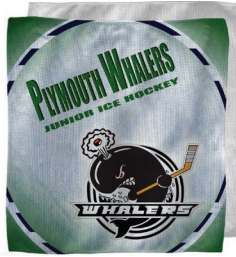

Towel Size:
 10" x 10"L

Sponsorship Twi
SU206-11

Sponsorship Towel:
 10"x10" Imprint Half Bleed

48 HR QUICK SHIP

For 12-1440 pcs
\$2.82 each

Rally Twi
SU206-12

12"x12" Imprint
 Full Bleed (Edge Edge)

BEST SELLER

48 HR QUICK SHIP

For 12-1440 pcs
\$2.82 each

Towel Size:
 12" x 12"L

Sponsorship Twi
SU178-15

Sponsorship Towel:
 10"x16" Imprint Half Bleed

BEST SELLER

48 HR QUICK SHIP

For 12-1400 pcs
\$3.49 each