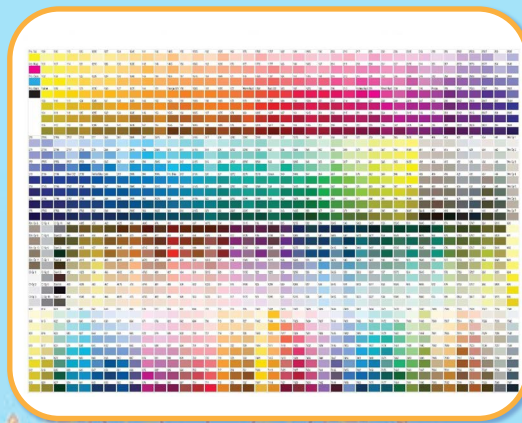

# Colored Sublimated Rally, Sweat Towels

## Available in every PMS color for SUMMER EVENTS

For 12-1600 pcs \$2.99 each

Colored Sublimated Rally, Skate Towels, 12x18  
Sublimated Edge to Edge 1 side  
100% polyester. Microfiber Dri-Lite Terry  
Max Imprint: 12x18

For 12-1920 pcs \$2.49 each

Colored Sublimated Rally, Skate Towels, 12x12  
Sublimated Edge to Edge 1 side  
100% polyester. Microfiber Dri-Lite Terry  
Max Imprint: 12x12

For 12-2400 pcs \$2.32 each

Colored Sublimated Rally, Skate Towels, 10x10  
Sublimated Edge to Edge 1 side  
100% polyester. Microfiber Dri-Lite Terry  
Max Imprint: 10x10

For 12-1200 pcs \$3.66 each

Colored Sublimated Rally, Skate Towels, 15x15  
Sublimated Edge to Edge 2 sides  
100% polyester. Microfiber Dri-Lite Terry  
Max Imprint: 15x15

**Colored Sublimated Rally and Sweat Towels Available in every PMS color for SUMMER EVENTS. Starting point of these towels is white and you can get them in every color, background pattern / design**