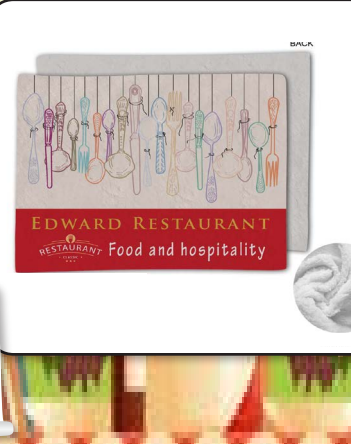

FRONT ONLY

Patio, Outdoor Blanket in Plush and cozy Mink Flannel Fleece
Sublimated, Edge to Edge 1 side
Max Imprint: 50" x 60"L
100% polyester

50" x 60"

For 5-100 pcs
$39.98
each