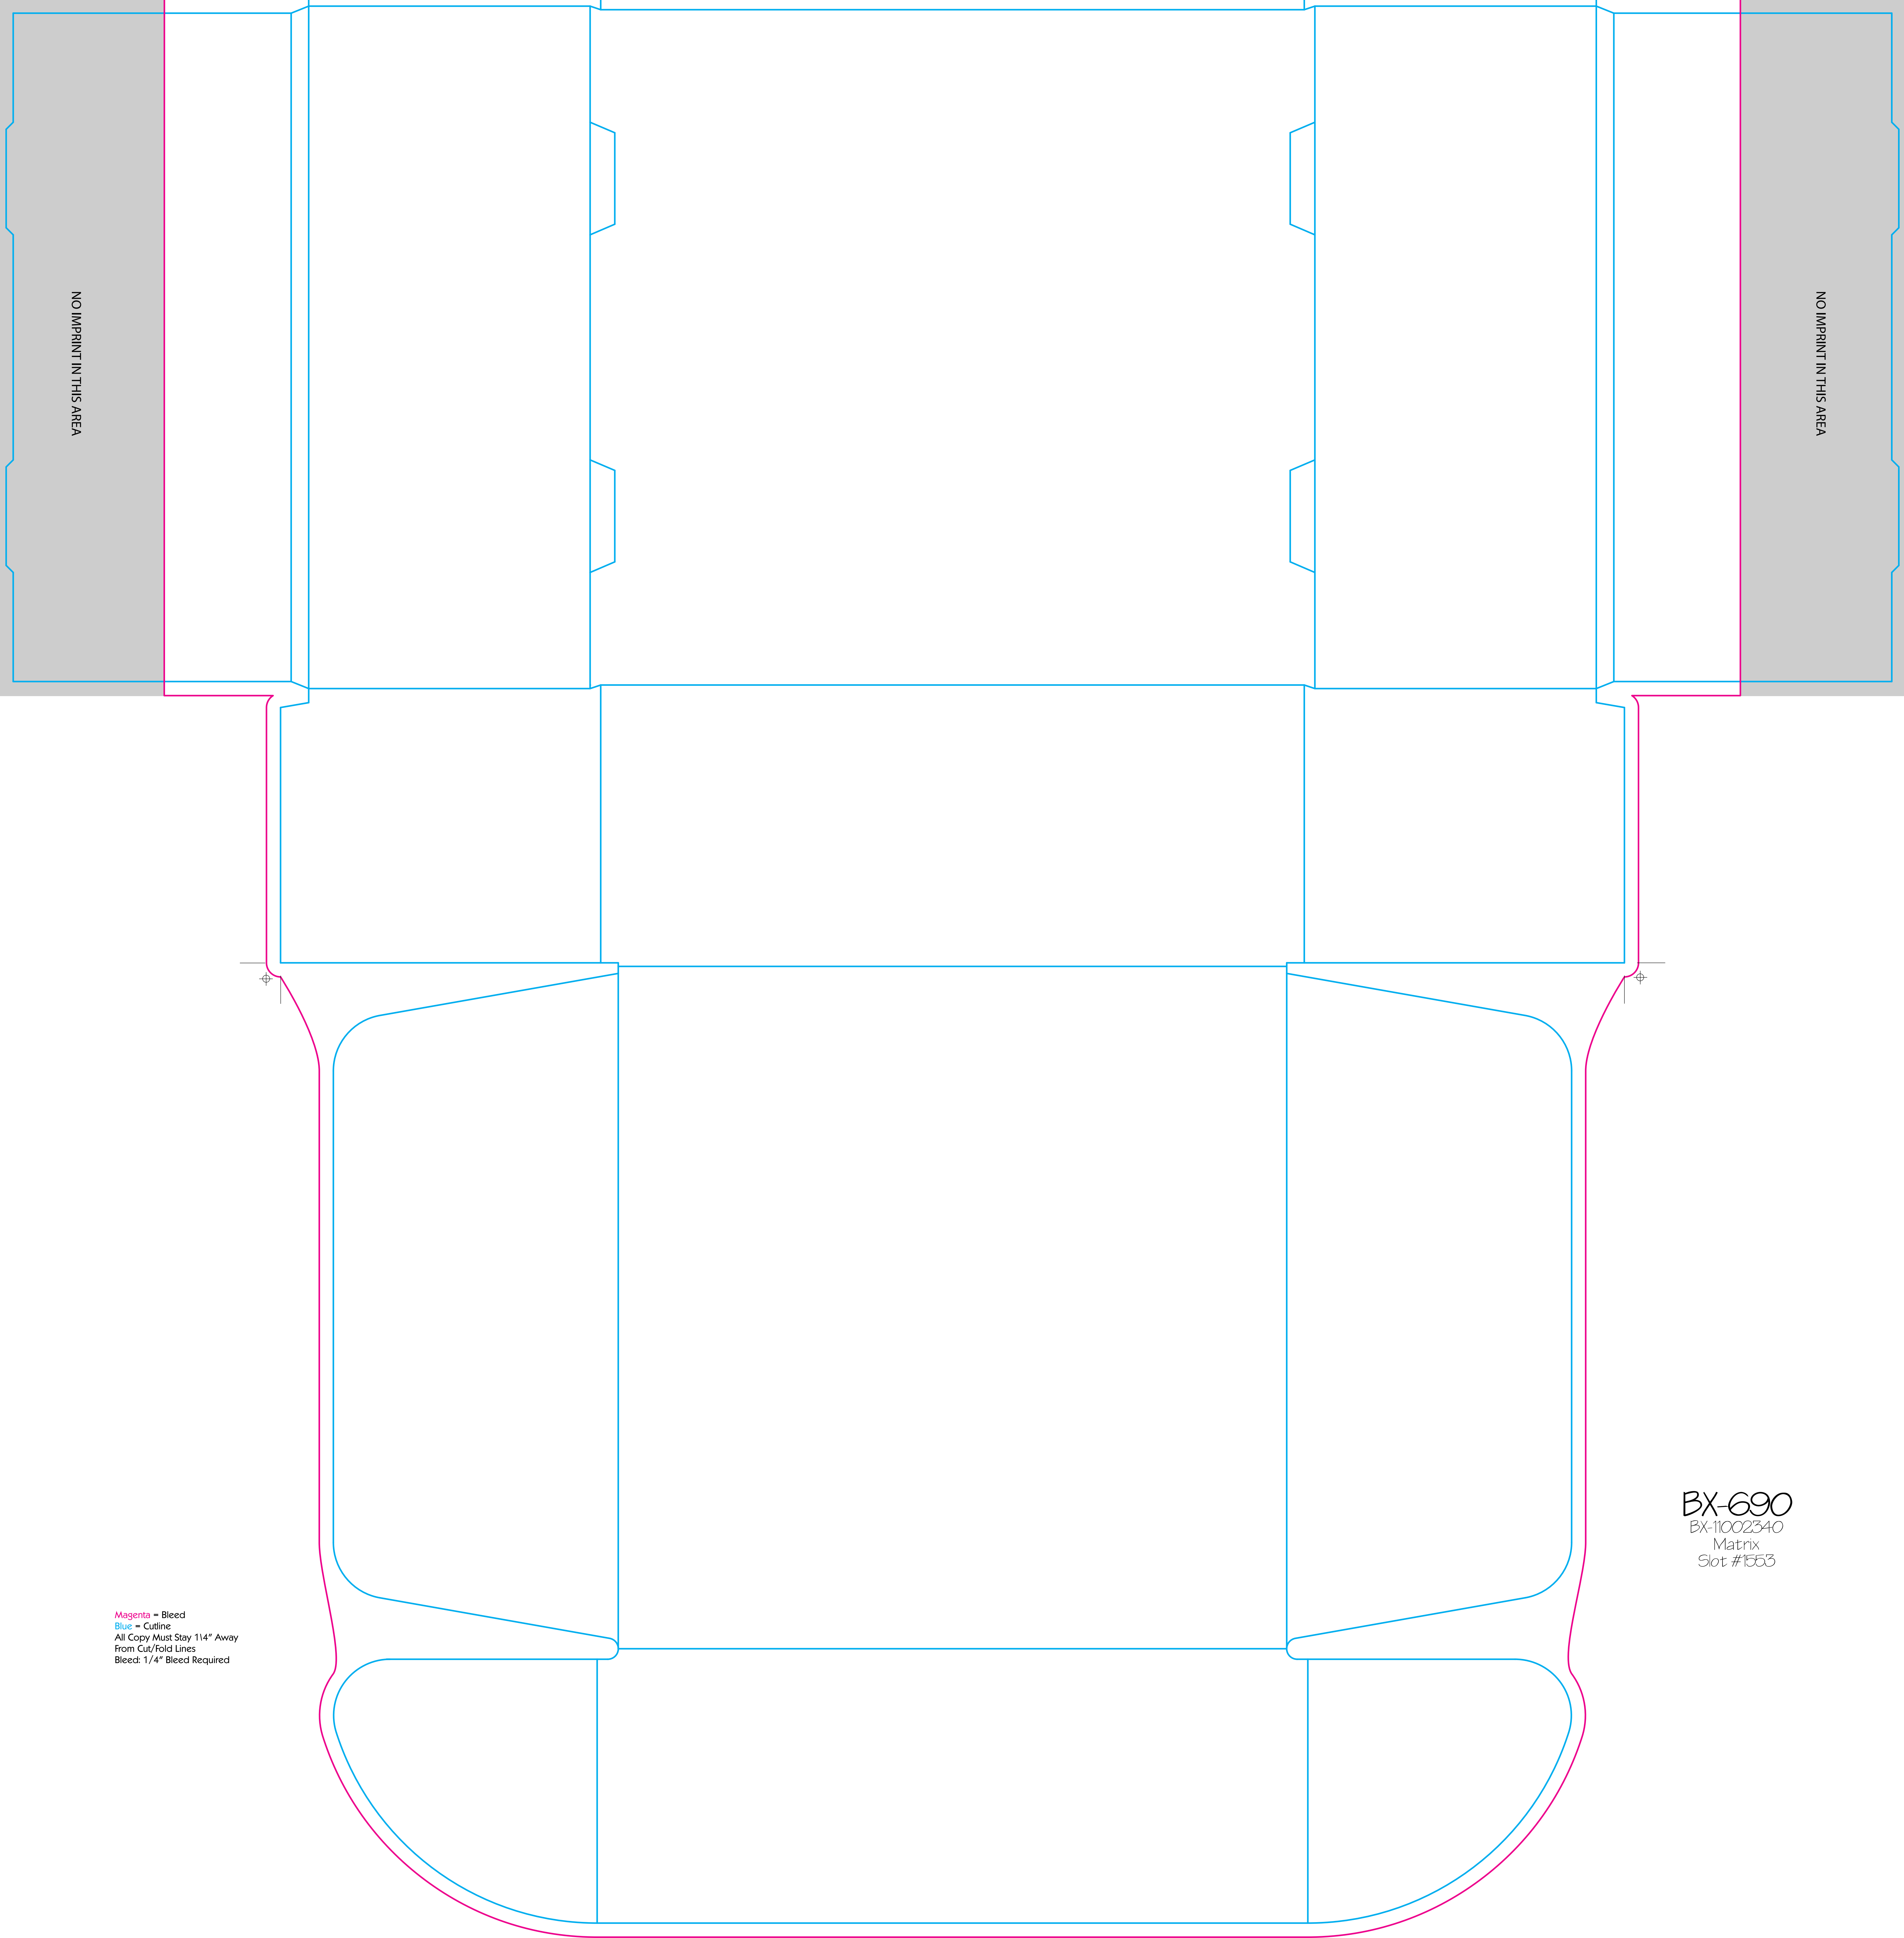

BX-690
BX-11002340
Matrix
Slot #1553

BOX TOO WIDE FOR FULL BLEED OFF

NO IMPRINT IN THIS AREA

NO IMPRINT IN THIS AREA

Magenta = Bleed
Blue = Cutline
All Copy Must Stay 1/4" Away
From Cut/Fold Lines
Bleed: 1/4" Bleed Required

BX-690
BX-11002340
Matrix
Slot #1553