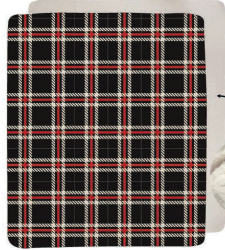

LAP BLANKET SIZE (CAN BE USED LIKE A SHAWL ALSO) - Plaid Design Sublimated Blankets in

3 different fabrics (Sherpa, Mink Flannel Veloura, Microfleece)

Available in Stock Designs shown below OR you can provide your custom PLAID design

Buffalo Check

Tartan

Menzies

Royal Wallace

Black Watch Tartan

Sherpa (BEST)

Faux wool rear side with ultra soft mink front, very plush with highest perceived thickness

Mink Flannel (BETTER)

Ultra plush mink on both sides, very soft with mid perceived thickness

SU667-13

30" x 60"L
Sublimation
Max Imprint:
30" x 60"L

For
5-120 pcs
\$34.98
each (C)

Stock Plaid Design Plush Sherpa Lined Micro Mink Throw
Sublimated Edge to Edge 1 side

SU685-12

30" x 60"L
Sublimation
Max Imprint:
30" x 60"L

For
5-120 pcs
\$26.65
each (C)

Stock Plaid Design Plush and Cozy Mink flannel Fleece blanket
Sublimated Edge to Edge 1 side

Microfleece (GOOD)

Ultra smooth feel, fleece on both sides, lower perceived thickness