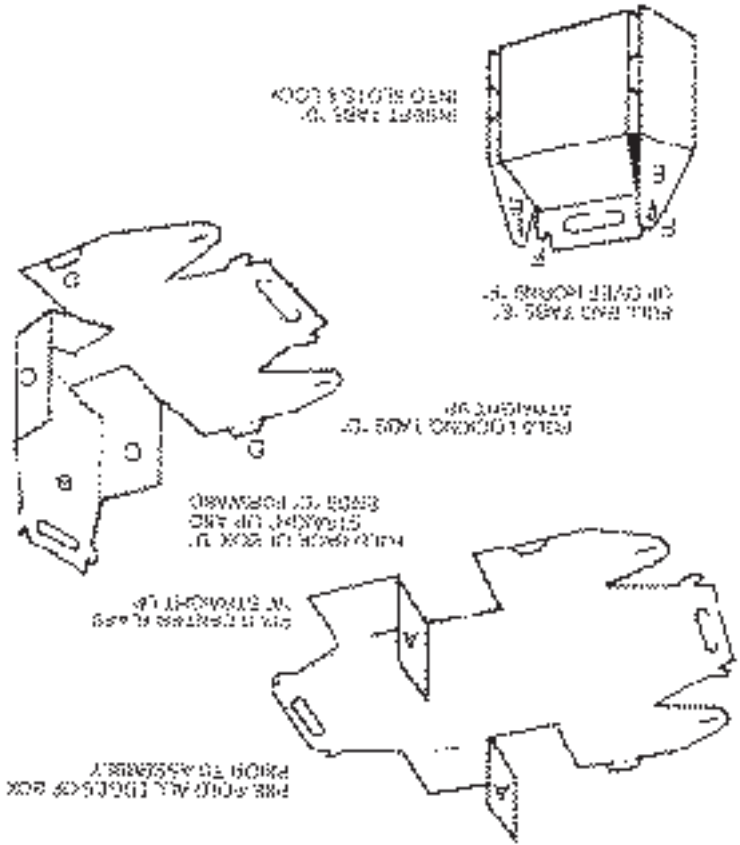

Business Card Die Cut Area

-1/4" Bleed From Edges and Bottom Fold -

Patent Number: Des. 393, 422
Printed in U.S.A.

An Exel-O-Craft Product #87620

-1/4" Bleed From Fold -