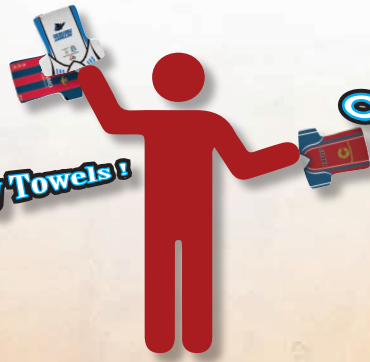

Get your Team Jersey Towels!

Cause I Love My TEAM!

show your spirit!

Go Team!