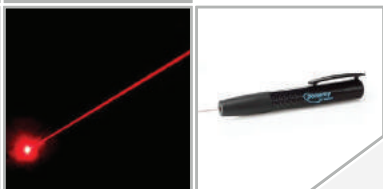

## 230LP

LASER POINTER (CARBON FIBER)

## Features:

- Coolest looking laser pointer on the market
- Attractive carbon fiber look and compact size make an executive impression for those all-important power point presentations
- Toggle on/off switch makes it easier to use than other devices that requires you to hold the button down
- Green LED indicates in use to remind you of the on status