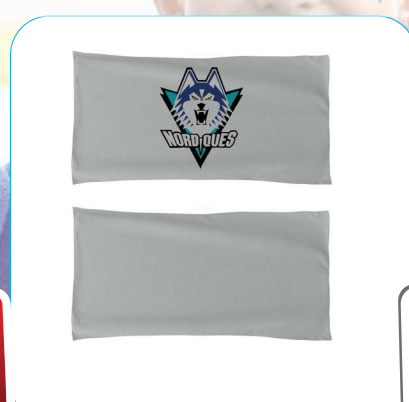

# Microfiber Sublimated Colored Beach Towels

## Available in every PMS color

**SU210W-17**  
One Side Sublimation

Colored Microfiber DriLite Terry Beach Towel, 30"x 60"  
Max Imprint: 30" x 60"  
100% Polyester Microfiber Terry.

**SU210W-18**  
Both Sides Sublimation

For 12-144 pcs  
**\$33.31**  
each (C)

**SU463W-15**  
One Side Sublimation

Colored Microfiber Terry Beach, Pool Towel, 22x44,  
Max Imprint: 22" x 44"  
100% Polyester Microfiber Terry.

**SU463W-16**  
Both Sides Sublimation

For 12-225 pcs  
**\$19.15**  
each (C)

**SU462W-14**  
One Side Sublimation

Colored Microfiber Terry Pool, Gym Towel, 20x40,  
Max Imprint: 20" x 40"  
100% Polyester Microfiber Terry.

**SU462W-15**  
Both Sides Sublimation