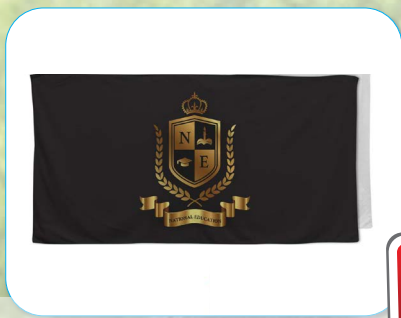

# Microfiber Sublimated Colored Beach Towels

## Available in every PMS color

**SU210W-17**  
One Side Sublimation

Colored Microfiber DriLite Terry Beach Towel, 30"x 60"  
Max Imprint: 30" x 60"  
100% Polyester Microfiber Terry.

**SU210W-18**  
Both Sides Sublimation

For 12-144 pcs  
**\$33.31**  
each (C)

**SU463W-15**  
One Side Sublimation

Colored Microfiber Terry Beach, Pool Towel, 22x44,  
Max Imprint: 22" x 44"  
100% Polyester Microfiber Terry.

**SU463W-16**  
Both Sides Sublimation