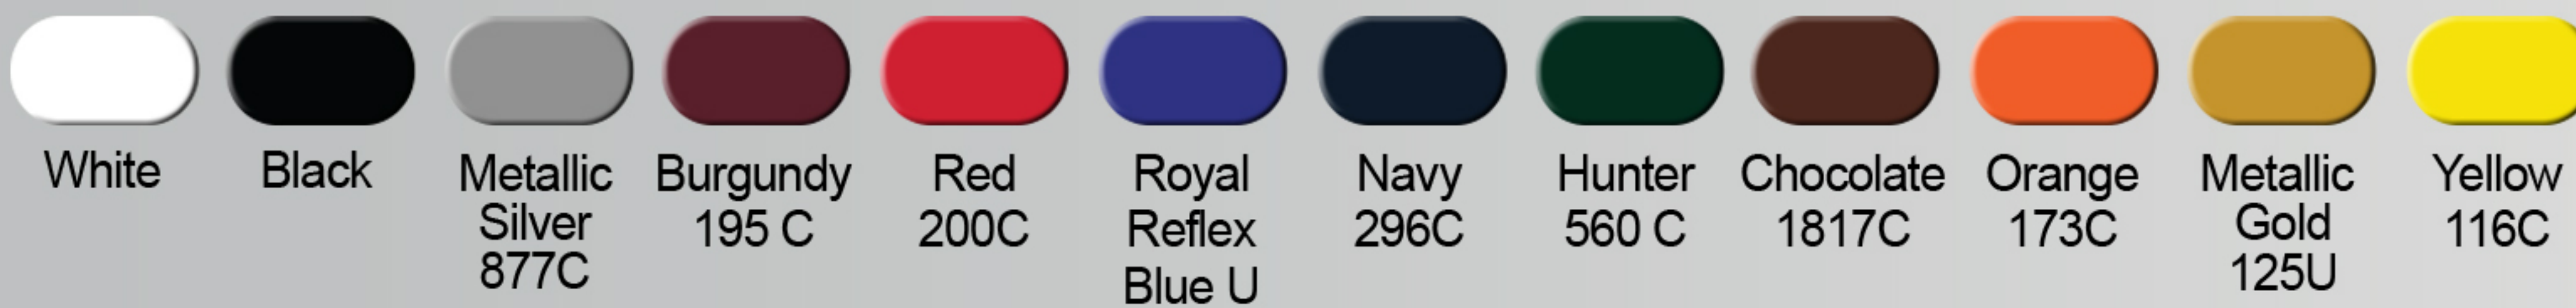

800.773.6580
www.visualtextile.com

VISUAL
TEXTILE
RESOURCE

ECONOMY ONE TABLE COVERS

— FOR SIMPLISTIC LOGOS AND COPY —

1 Color Imprint

- THERMAL HEAT SET URETHANE IMAGE
- IMPRINT AVAILABLE IN 12 COLORS
- TABLE COVER AVAILABLE IN 74 STOCK COLORS

Throw Style

Fitted Style
No Pleats

AVAILABLE IMPRINT COLORS

THROW STYLE

ITEM #	TABLE SIZE	1-12	MAX IMAGE SIZE
90X108-HT-36	90" x 108"	\$84.00	17"H x 36"L
90X120-HT-48	90" x 120"	\$90.00	17"H x 48"L
90X132-HT-60	90" x 132"	\$96.00	17"H x 60"L
90X156-HT-72	90" x 156"	\$108.00	17"H x 72"L

NO SETUP FEES

Rounded corners to prevent draping on the floor
Merrowed edges for a clean, finished look

OPTIONS

Table cover available in 74 colors
Open back table cover

FITTED STYLE

ITEM #	TABLE SIZE	1-12	MAX IMAGE SIZE
4FT-HT-36	24"W x 48"L x 29"H	\$84.00	17"H x 36"L
5FT-HT-48	30"W x 60"L x 29"H	\$90.00	17"H x 48"L
6FT-HT-60	30"W x 72"L x 29"H	\$96.00	17"H x 60"L
8FT-HT-72	30"W x 96"L x 29"H	\$108.00	17"H x 72"L

NO SETUP FEES

Inverted pleated corners
Merrowed edges for a clean, finished look

OPTIONS

Table cover available in 74 colors
Open back table cover
No pleats

Throw Style

Fitted Style
No Pleats

FROM PROOF APPROVAL