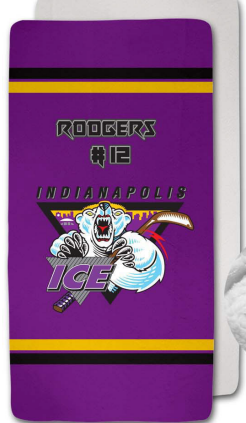

Team Blankets

in Plush Sherpa Lined Micro Mink

Our Luxurious Team blankets make a nice keepsake for players and fans. Super soft micro mink polyester front for sublimation, Sherpa lined back side. Retain its thickness after sublimation

SU680-2

100% Polyester Front

60" x 80"L
Sublimation
Max Imprint:
60" x 80"L

5-60 pcs
\$79.98
each (C)

Plush Sherpa Lined
Micro Mink Throw,
Queen Bed size

SU646-5

50" x 60"L
Sublimation
Max Imprint:
50" x 60"L

5-100 pcs
\$49.98
each (C)

Plush Sherpa Lined
Micro Mink Throw,
Couch size

They Can Also Be PERSONALIZED (With Individual Names And Numbers)
• Personalizations are \$1.67(C) • No additional setups for Personalizations.

Back Side
Sherpa

SUBLIMATION

Pricing include full color full bleed (edge to edge) sublimation.
Setup Charge \$50.00 (C)

SU667-5

30" x 60"L
Sublimation
Max Imprint:
30" x 60"L

5-120 pcs
\$34.98
each (C)

Plush Sherpa Lined
Micro Mink Throw,
Stadium size