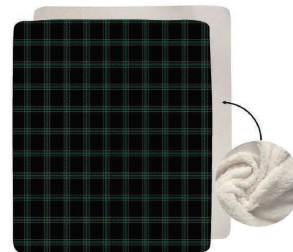

LAP BLANKET SIZE (CAN BE USED LIKE A SHAWL ALSO) - Plaid Design Sublimated Blankets in 3 different fabrics (Sherpa, Mink Flannel Veloura, Microfleece)

Available in Stock Designs shown below OR you can provide your custom PLAID design

Buffalo Check

Tartan

Menzies

Royal Wallace

Black Watch Tartan

Sherpa (BEST)

Faux wool rear side with ultra soft mink front, very plush with highest perceived thickness

30" x 60"L
Sublimation
Max Imprint:
30" x 60"L

For
5-120 pcs
\$34.98
each

Stock Plaid Design Plush Sherpa Lined Micro Mink Throw
Sublimated Edge to Edge 1 side

Mink Flannel (BETTER)

Ultra plush mink on both sides, very soft with mid perceived thickness

30" x 60"L
Sublimation
Max Imprint:
30" x 60"L

For
5-120 pcs
\$26.65
each

Stock Plaid Design Plush and Cozy Mink flannel Fleece blanket
Sublimated Edge to Edge 1 side

Microfleece (GOOD)

Ultra smooth feel, fleece on both sides, lower perceived thickness