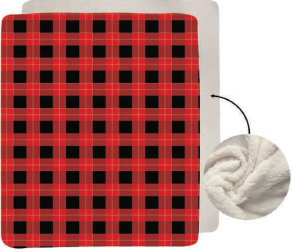

LAP BLANKET SIZE (CAN BE USED LIKE A SHAWL ALSO) - Plaid Design Sublimated Blankets in 3 different fabrics (Sherpa, Mink Flannel Veloura, Microfleece)

Available in Stock Designs shown below OR you can provide your custom PLAID design

Buffalo Check

Tartan

Menzies

Royal Wallace

Black Watch Tartan

Sherpa (BEST)

Faux wool rear side with ultra soft mink front, very plush with highest perceived thickness

30" x 60"L
Sublimation
Max Imprint:
30" x 60"L

For
5-120 pcs
\$34.98
each

Stock Plaid Design Plush Sherpa Lined Micro Mink Throw
Sublimated Edge to Edge 1 side

Mink Flannel (BETTER)

Ultra plush mink on both sides, very soft with mid perceived thickness

30" x 60"L
Sublimation
Max Imprint:
30" x 60"L

For
5-120 pcs
\$26.65
each

Stock Plaid Design Plush and Cozy Mink flannel Fleece blanket
Sublimated Edge to Edge 1 side

Microfleece (GOOD)

Ultra smooth feel, fleece on both sides, lower perceived thickness