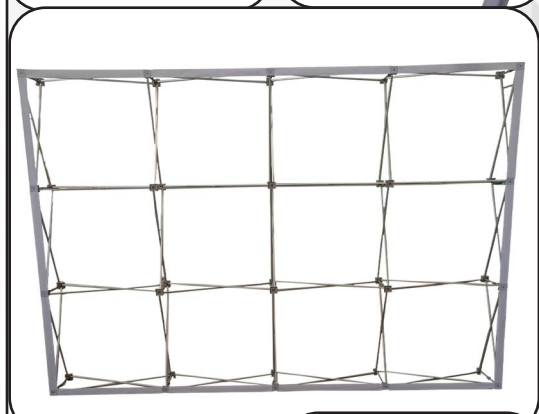

Make an Impact with this **Straight Wall Full Height Tension Fabric Pop-up Display Kit.**  
 Full color graphics edge to edge single sided. **NO SETUP CHARGE**

**10' Straight Wall Full Height Tension Fabric Pop-up Display Kit**  
 This kit includes Hardware, Graphics and Carry case. **NO SETUP CHARGE**  
 Product Size: 120"W x 90"H x 12"D Max Imprint: 120"W x 90"H

**SU776**

For 1-5 pcs \$1041.65 each (C)

**ALL PARTS OF SU776**

The look of this Straight wall is very clean, no ruffles in the fabric. The sublimated tension fabric wall stays flushed on the hardware for the perfect photo background and the 12" depth of the wall makes it very sturdy. It transforms from a compact unit to an impressive backdrop wall in minutes

Start displaying your message, promotions and creative marketing ideas/ designs on Straight Wall Full Height Tension Fabric Pop-up Display Kit with full color graphics. Use them in Tradeshows, Events, Conferences, Business, Reception Area, Retail, Airport, Display kit, Media Wall, Zoom Meetings, Photo Backdrop, Corporate events, Wedding and Party photo backdrop, Press Conferences, Interviews, Retail, Offices.