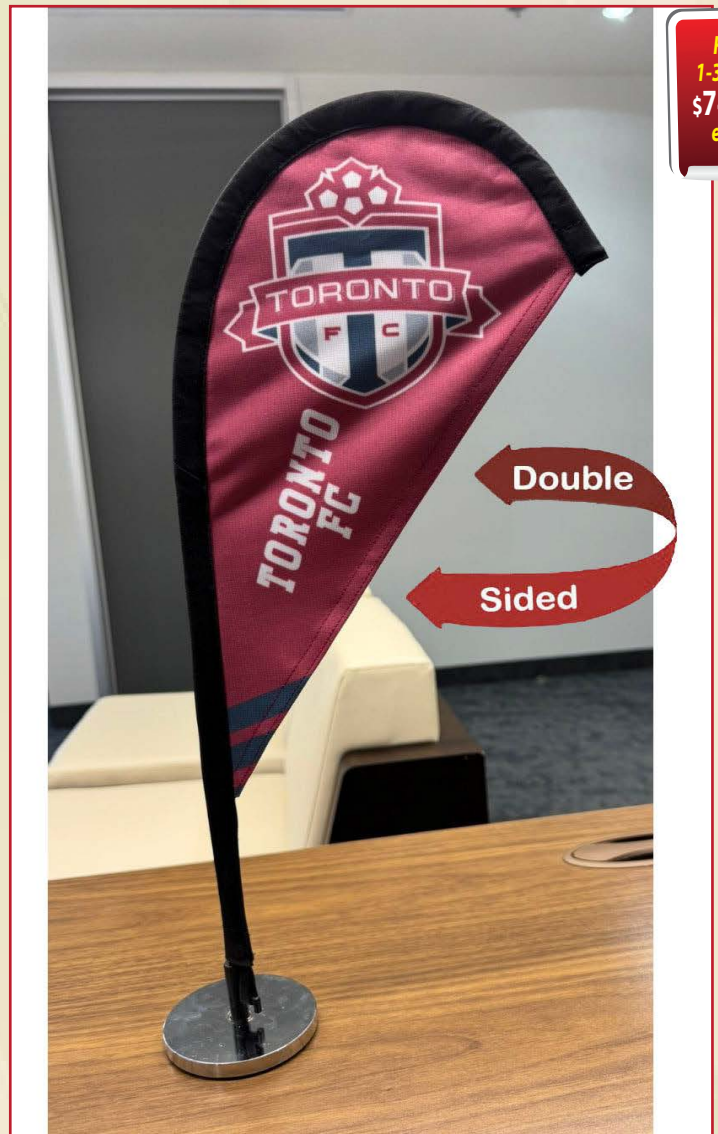

Table Topper Teardrop Sail Sign Flag

Table Topper Teardrop Sail Sign Flag, 20"L with pole. Fabric Tear Flag includes Full Color Sublimated Graphics One Side or Two Sided with a grey blocker

Fabric: premium 110gsm Polyester

Product Size: 20"L with Pole

Max Imprint: 7.5" x 14.5"L

One sided graphics

Double sided graphics

For
1-30 pcs
\$49.98
each

For
1-30 pcs
\$74.98
each

Sublimation
Price includes full color imprint.
Setup Charge \$50.00
Art Templates To Setup Your Logos Are Available

Table Topper Teardrop Sail Sign flags are a highly effective advertising tool for businesses looking to increase their visibility and attract attention at tradeshows, events or storefronts as its different signage than traditional. It comes with Aviation grade fiberglass Carbon Composite poles and Aluminum round base for a quick, easy setup .