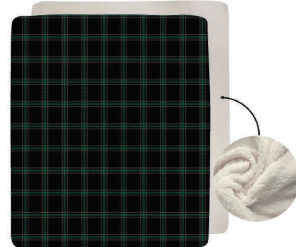

**OUR LARGEST BLANKET, QUEEN BED SIZE - 60"x80" size, Paid Design Sublimated Blankets in 2 different fabrics (Sherpa, Mink Flannel Veloura)**

**Available in Stock Designs shown below OR you can provide your custom PLAID design**

Buffalo Check

Tartan

Menzies

Royal Wallace

Black Watch Tartan

**Sherpa (BEST)**

Faux wool rear side with ultra soft mink front, very plush with highest perceived thickness

**Mink Flannel (BETTER)**

Ultra plush mink on both sides, very soft with mid perceived thickness

**SU680-12**

For 5-60 pcs  
**\$79.98**  
each (C)

**SU686-12**

For 5-60 pcs  
**\$58.31**  
each (C)

**Stock Plaid Design Plush Sherpa Lined Micro Mink Throw, 60"x80"**  
Sublimated Edge to Edge 1 side  
Max Imprint: 60" x 80"L

**Stock Plaid Design Plush and Cozy Mink flannel Fleece blanket, 60"x80"**  
Sublimated Edge to Edge 1 side  
Max Imprint: 60" x 80"L

**SUBLIMATION**  
Pricing include full color full bleed (edge to edge) sublimation.  
Setup Charge \$50.00 (C)