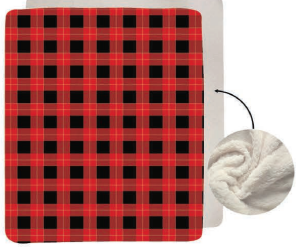

**OUR LARGEST BLANKET, QUEEN BED SIZE - 60"x80" size, Paid Design Sublimated Blankets in 2 different fabrics (Sherpa, Mink Flannel Veloura)**

**Available in Stock Designs shown below OR you can provide your custom PLAID design**

Buffalo Check

Tartan

Menzies

Royal Wallace

Black Watch Tartan

**Sherpa (BEST)**

Faux wool rear side with ultra soft mink front, very plush with highest perceived thickness

**Mink Flannel (BETTER)**

Ultra plush mink on both sides, very soft with mid perceived thickness

**SU680-12**

For 5-60 pcs  
**\$79.98**  
each (C)

**SU686-12**

For 5-60 pcs  
**\$58.31**  
each (C)

**Stock Plaid Design Plush Sherpa Lined Micro Mink Throw, 60"x80"**  
Sublimated Edge to Edge 1 side  
Max Imprint: 60" x 80"L

**Stock Plaid Design Plush and Cozy Mink flannel Fleece blanket, 60"x80"**  
Sublimated Edge to Edge 1 side  
Max Imprint: 60" x 80"L

**SUBLIMATION**  
Pricing include full color full bleed (edge to edge) sublimation.  
Setup Charge \$50.00 (C)