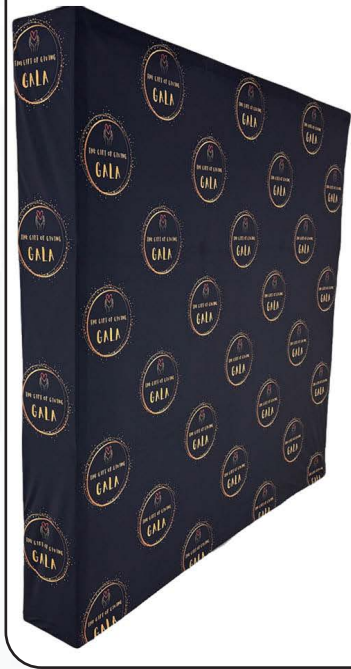

**Straight Wall Full Height Tension Fabric Pop-up Display Kit with **Wrap End Caps and Full Color Graphics** Single Sided Kit includes Hardware, Graphics and Carry Case**

**7.5' Straight Wall Full Height Tension Fabric Pop-up Display Kit**  
**This kit includes Hardware, Graphics and Carry case. NO SETUP CHARGE**

**Product Size: 90"W x 90"H x 12"D Max Imprint: 90"W x 90"H**

**SU775-10**

**For 1-5 pcs \$958.32 each (C)**

**ALL PARTS OF SU775-10**

**7.5' Straight Wall Full Height Tension Fabric Pop-up Display Kit with Wrap End Caps is a versatile solution for your display needs. It transforms from a compact unit to an impressive backdrop wall, hop-up banner in minutes. The graphics are pre-attached with hook and loop and expand the durable, lightweight aluminum frame for a display that sets up in seconds without the use of tools. This wall is highly portable and perfectly compliments booths from 10x10ft inline to large 20ft, 30ft and larger displays or great in showrooms**

**The look of this Straight wall is very clean, no ruffles in the fabric. The sublimated tension fabric wall stays flushed on the hardware for the perfect photo background and the 12" depth of the wall makes it very sturdy. It transforms from a compact unit to an impressive backdrop wall in minutes**

**Start displaying your message, promotions and creative marketing ideas/ designs on Straight Wall Full Height Tension Fabric Pop-up Display Kit with full color graphics. Use them in Tradeshows, Events, Conferences, Business, Reception Area, Retail, Airport, Display kit, Media Wall, Zoom Meetings, Photo Backdrop, Corporate events, Wedding and Party photo backdrop, Press Conferences, Interviews, Retail, Offices.**