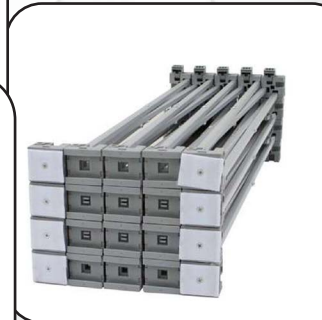

**Straight Wall Full Height Tension Fabric Pop-up Display Kit with **Wrap End Caps and Full Color Graphics** Single Sided Kit includes Hardware, Graphics and Carry Case**

**7.5' Straight Wall Full Height Tension Fabric Pop-up Display Kit**  
**This kit includes Hardware, Graphics and Carry case. NO SETUP CHARGE**

**Product Size: 90"W x 90"H x 12"D Max Imprint: 90"W x 90"H**

**SU775-10**

**For 1-5 pcs \$958.32 each (C)**

**ALL PARTS OF SU775-10**

**7.5' Straight Wall Full Height Tension Fabric Pop-up Display Kit with Wrap End Caps is a versatile solution for your display needs. It transforms from a compact unit to an impressive backdrop wall, hop-up banner in minutes. The graphics are pre-attached with hook and loop and expand the durable, lightweight aluminum frame for a display that sets up in seconds without the use of tools. This wall is highly portable and perfectly compliments booths from 10x10ft inline to large 20ft, 30ft and larger displays or great in showrooms**

**The look of this Straight wall is very clean, no ruffles in the fabric. The sublimated tension fabric wall stays flushed on the hardware for the perfect photo background and the 12" depth of the wall makes it very sturdy. It transforms from a compact unit to an impressive backdrop wall in minutes**

**Start displaying your message, promotions and creative marketing ideas/ designs on Straight Wall Full Height Tension Fabric Pop-up Display Kit with full color graphics. Use them in Tradeshows, Events, Conferences, Business, Reception Area, Retail, Airport, Display kit, Media Wall, Zoom Meetings, Photo Backdrop, Corporate events, Wedding and Party photo backdrop, Press Conferences, Interviews, Retail, Offices.**