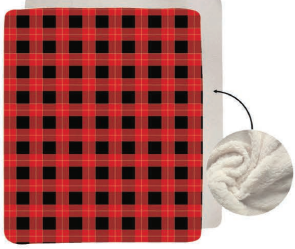

**MOST POPULAR SIZE - 50"x60" size, Palid Design Sublimated Blankets**  
**In 3 different fabrics (Sherpa, Mink Flannel Veloura, Microfleece)**  
**Available in Stock Designs shown below OR you can provide your custom PLAID design**

Buffalo Check

Tartan

Menzies

Royal Wallace

Black Watch Tartan

**Sherpa (BEST)** - Faux wool rear side with ultra soft mink front, very plush with highest perceived thickness

**Mink Flannel (BETTER)** - Ultra plush mink on both sides, very soft with mid perceived thickness

Stock Plaid Design Plush  
Sherpa Lined Micro Mink Throw

50" x 60"L  
Sublimation  
Max Imprint:  
50" x 60"L

For  
5-100 pcs  
\$49.98  
each

Stock Plaid Design Plush and  
Cozy Mink flannel Fleece blanket