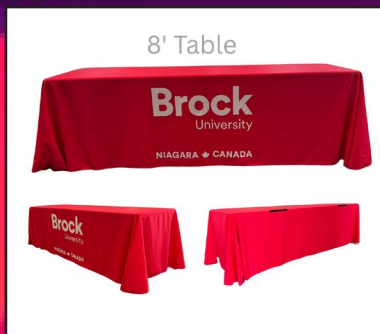

Easy to convert from 8' table cover to a 6' table cover. Closed back makes it easy to hide materials underneath table.
Lightweight, convenient for travelling and shipping.

Usage: Presentations, trade shows, retail stores, events, school functions, fundraisers.

SUBLIMATION

Price includes full color sublimation print.
Setup Charge $50.00

Available in every color, full color sublimated graphics on the entire table cover.