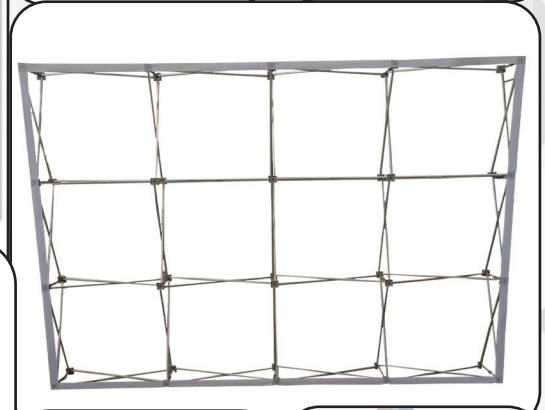

Straight Wall Full Height Tension Fabric Pop-up Display Kit with Wrap End Caps and Full Color Graphics Single Sided Kit includes Hardware, Graphics and Carry Case

10' Straight Wall Full Height Tension Fabric Pop-up Display Kit
 This kit includes Hardware, Graphics and Carry case. **NO SETUP CHARGE**
 Product Size: 120"W x 90"H x 12"D Max Imprint: 120"W x 90"H

SU776-10

For 1-5 pcs \$1124.99 each (C)

ALL PARTS OF SU776-10

The look of this Straight wall is very clean, no ruffles in the fabric. The sublimated tension fabric wall stays flushed on the hardware for the perfect photo background and the 12" depth of the wall makes it very sturdy. It transforms from a compact unit to an impressive backdrop wall in minutes

Start displaying your message, promotions and creative marketing ideas/ designs on Straight Wall Full Height Tension Fabric Pop-up Display Kit with full color graphics. Use them in Tradeshows, Events, Conferences, Business, Reception Area, Retail, Airport, Display kit, Media Wall, Zoom Meetings, Photo Backdrop, Corporate events, Wedding and Party photo backdrop, Press Conferences, Interviews, Retail, Offices.