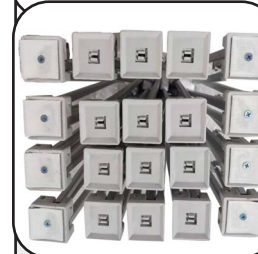

Straight Wall Full Height Tension Fabric Pop-up Display Kit with Wrap End Caps and Full Color Graphics Single Sided Kit includes Hardware, Graphics and Carry Case

10' Straight Wall Full Height Tension Fabric Pop-up Display Kit
 This kit includes Hardware, Graphics and Carry case. **NO SETUP CHARGE**
 Product Size: 120"W x 90"H x 12"D Max Imprint: 120"W x 90"H

SU776-10

For 1-5 pcs \$1124.99 each (C)

ALL PARTS OF SU776-10

The look of this Straight wall is very clean, no ruffles in the fabric. The sublimated tension fabric wall stays flushed on the hardware for the perfect photo background and the 12" depth of the wall makes it very sturdy. It transforms from a compact unit to an impressive backdrop wall in minutes

Start displaying your message, promotions and creative marketing ideas/ designs on Straight Wall Full Height Tension Fabric Pop-up Display Kit with full color graphics. Use them in Tradeshows, Events, Conferences, Business, Reception Area, Retail, Airport, Display kit, Media Wall, Zoom Meetings, Photo Backdrop, Corporate events, Wedding and Party photo backdrop, Press Conferences, Interviews, Retail, Offices.