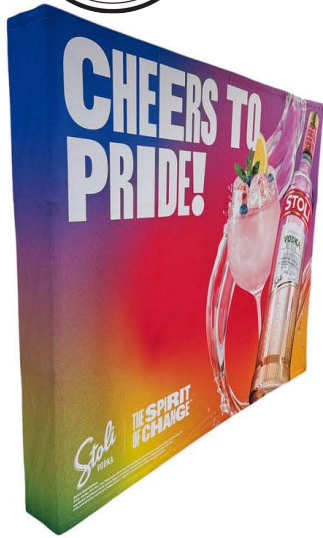

Straight Wall Full Height Tension Fabric Pop-up Display Kit with Wrap End Caps and Full Color Graphics Single Sided Kit includes Hardware, Graphics and Carry Case

10' Straight Wall Full Height Tension Fabric Pop-up Display Kit
 This kit includes Hardware, Graphics and Carry case. **NO SETUP CHARGE**
 Product Size: 120"W x 90"H x 12"D Max Imprint: 120"W x 90"H

SU776-10

For 1-5 pcs \$1124.99 each (C)

ALL PARTS OF SU776-10

The look of this Straight wall is very clean, no ruffles in the fabric. The sublimated tension fabric wall stays flushed on the hardware for the perfect photo background and the 12" depth of the wall makes it very sturdy. It transforms from a compact unit to an impressive backdrop wall in minutes

Start displaying your message, promotions and creative marketing ideas/ designs on Straight Wall Full Height Tension Fabric Pop-up Display Kit with full color graphics. Use them in Tradeshows, Events, Conferences, Business, Reception Area, Retail, Airport, Display kit, Media Wall, Zoom Meetings, Photo Backdrop, Corporate events, Wedding and Party photo backdrop, Press Conferences, Interviews, Retail, Offices.