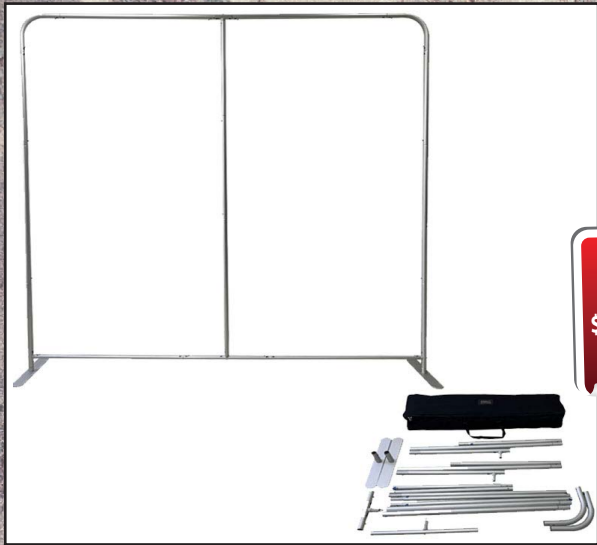

EuroFit Straight Wall Hardware Only, Frame and Carry Case

Graphics are not included

Best for Tradeshows, School, Universities, Sports Team, Golf Tournament, Wedding, Parties, Product Branding, Retail, Events, Offices

For
1-5 pcs
\$249.99
each

8'W x 9'H EuroFit Straight Wall Hardware Only, Frame and Carry Case
Graphics are not included
Assembled size is approx 8'w x 9'h (96"x96")

For
1-5 pcs
\$283.32
each

10'W x 9'H EuroFit Straight Wall Hardware Only, Frame and Carry Case
Graphics are not included
Assembled size is approx 10'w x 9'h (120"x96")

EuroFit Straight Wall Hardware Only, Frame and Carry Case, Graphics are not included Hardware used for backdrop, display kit, Media Wall. These Frames are approx 90" tall. It Includes Hardware and carry case. Lightweight aluminum frame. Hardware - Poles are labelled for easy assembly. Push-button connectors make assembly a snap.