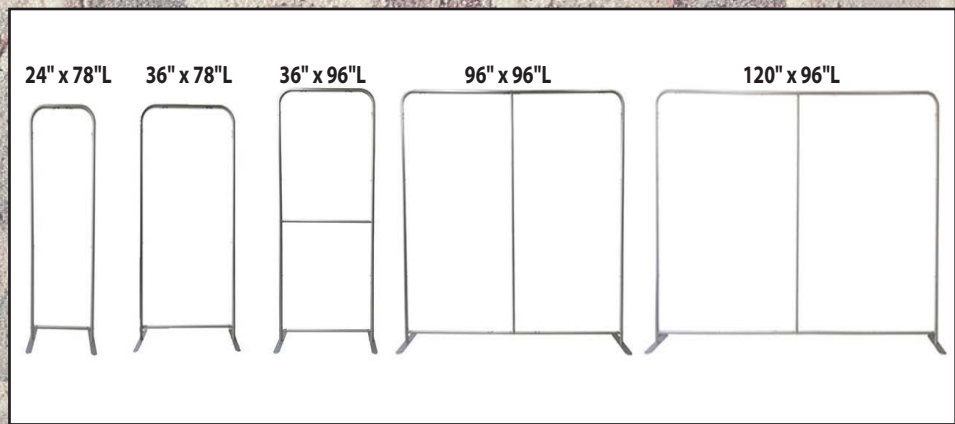

EuroFit Straight Wall Hardware Only, Frame and Carry Case

Graphics are not included

Best for Tradeshows, School, Universities, Sports Team, Golf Tournament, Wedding, Parties, Product Branding, Retail, Events, Offices

For
1-5 pcs
\$249.99
each

8'W x 9'H EuroFit Straight Wall Hardware Only, Frame and Carry Case
Graphics are not included
Assembled size is approx 8'w x 9'h (96"x96")

For
1-5 pcs
\$283.32
each

10'W x 9'H EuroFit Straight Wall Hardware Only, Frame and Carry Case
Graphics are not included
Assembled size is approx 10'w x 9'h (120"x96")

EuroFit Straight Wall Hardware Only, Frame and Carry Case, Graphics are not included Hardware used for backdrop, display kit, Media Wall. These Frames are approx 90" tall. It Includes Hardware and carry case. Lightweight aluminum frame. Hardware - Poles are labelled for easy assembly. Push-button connectors make assembly a snap.