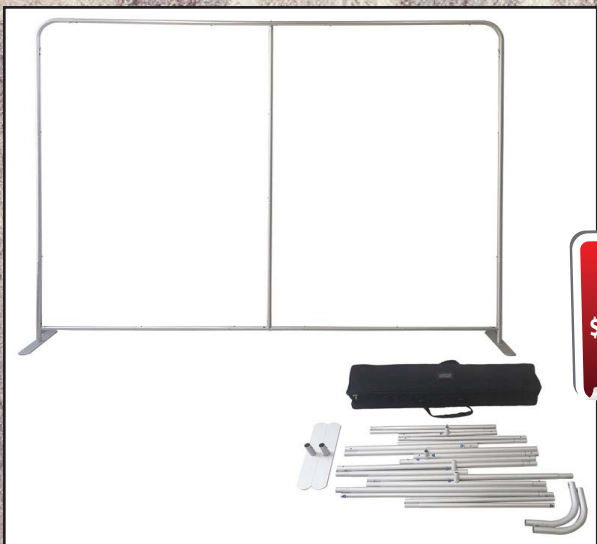

EuroFit Straight Wall Hardware Only, Frame and Carry Case

Graphics are not included

Best for Tradeshows, School, Universities, Sports Team, Golf Tournament, Wedding, Parties, Product Branding, Retail, Events, Offices

For
1-5 pcs
\$249.99
each

8'W x 9'H EuroFit Straight Wall Hardware Only, Frame and Carry Case
Graphics are not included
Assembled size is approx 8'w x 9'h (96"x96")

For
1-5 pcs
\$283.32
each

10'W x 9'H EuroFit Straight Wall Hardware Only, Frame and Carry Case
Graphics are not included
Assembled size is approx 10'w x 9'h (120"x96")

EuroFit Straight Wall Hardware Only, Frame and Carry Case, Graphics are not included Hardware used for backdrop, display kit, Media Wall. These Frames are approx 90" tall. It Includes Hardware and carry case. Lightweight aluminum frame. Hardware - Poles are labelled for easy assembly. Push-button connectors make assembly a snap.