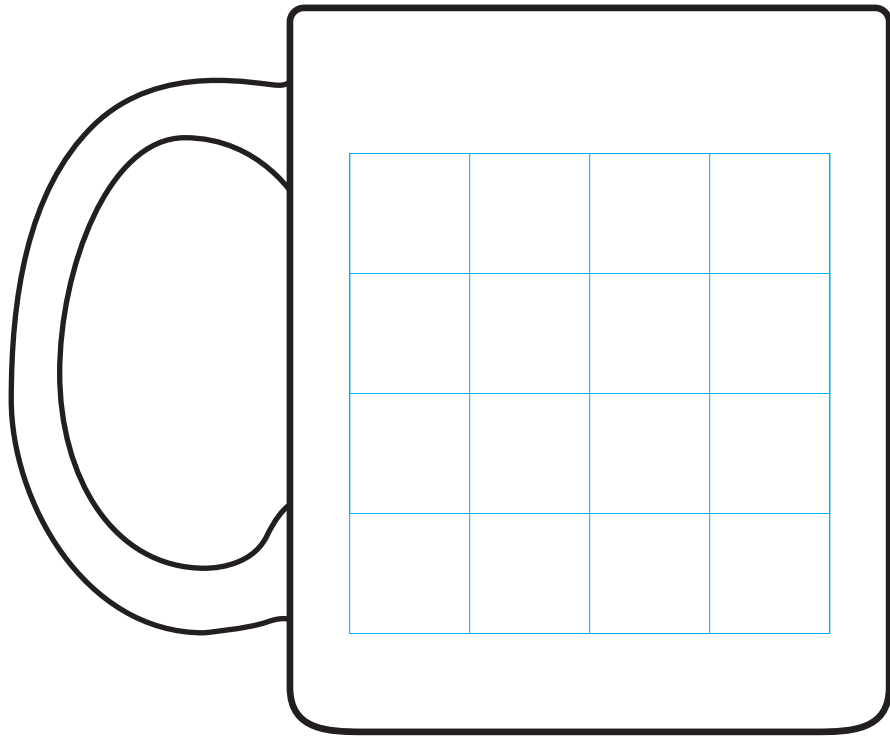

11 oz. COFFEE MUG

Imprint Area: 2.5" W x 2.5" H x 7.625" Wrap

Item: COFFMUG

SIDE 2

SIDE 1