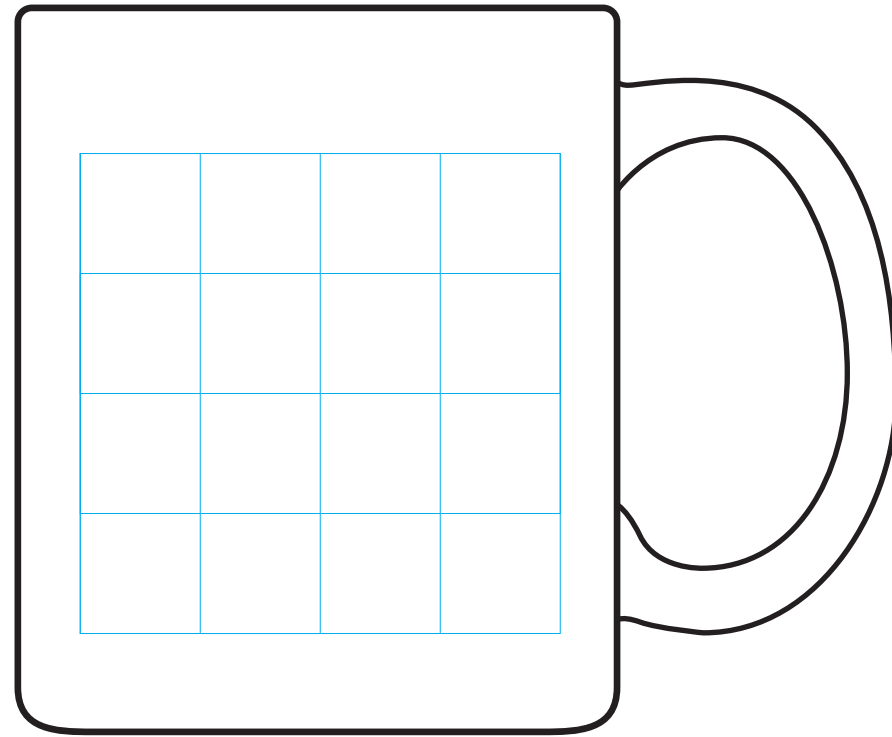

11 oz. COFFEE MUG

Imprint Area: 2.5" W x 2.5" H x 7.625" Wrap

Item: COFFMUG

SIDE 2

SIDE 1