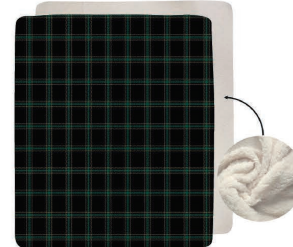

OUR LARGEST BLANKET, QUEEN BED SIZE - 60"x80" size, Paid Design Sublimated Blankets in 2 different fabrics (Sherpa, Mink Flannel Veloura)

Available in Stock Designs shown below OR you can provide your custom PLAID design

Buffalo Check

Tartan

Menzies

Royal Wallace

Black Watch Tartan

Sherpa (BEST)

Faux wool rear side with ultra soft mink front, very plush with highest perceived thickness

Mink Flannel (BETTER)

Ultra plush mink on both sides, very soft with mid perceived thickness

For
5 - 60 pcs
\$79.98
each

For
5 - 60 pcs
\$58.31
each

Stock Plaid Design Plush Sherpa Lined Micro Mink Throw, 60"x80"
Sublimated Edge to Edge 1 side
Max Imprint: 60" x 80"L

Stock Plaid Design Plush and Cozy Mink flannel Fleece blanket, 60"x80"
Sublimated Edge to Edge 1 side
Max Imprint: 60" x 80"L

SUBLIMATION

Pricing include full color full bleed (edge to edge) sublimation.
Setup Charge \$50.00