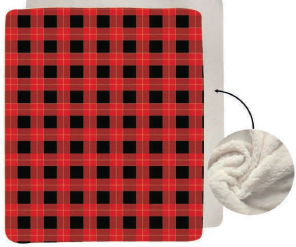

OUR LARGEST BLANKET, QUEEN BED SIZE - 60"x80" size, Paid Design Sublimated Blankets in 2 different fabrics (Sherpa, Mink Flannel Veloura)

Available in Stock Designs shown below OR you can provide your custom PLAID design

Buffalo Check

Tartan

Menzies

Royal Wallace

Black Watch Tartan

Sherpa (BEST)

Faux wool rear side with ultra soft mink front, very plush with highest perceived thickness

Mink Flannel (BETTER)

Ultra plush mink on both sides, very soft with mid perceived thickness

For
5 - 60 pcs
\$79.98
each

For
5 - 60 pcs
\$58.31
each

Stock Plaid Design Plush Sherpa Lined Micro Mink Throw, 60"x80"
Sublimated Edge to Edge 1 side
Max Imprint: 60" x 80"L

Stock Plaid Design Plush and Cozy Mink flannel Fleece blanket, 60"x80"
Sublimated Edge to Edge 1 side
Max Imprint: 60" x 80"L

SUBLIMATION

Pricing include full color full bleed (edge to edge) sublimation.
Setup Charge \$50.00