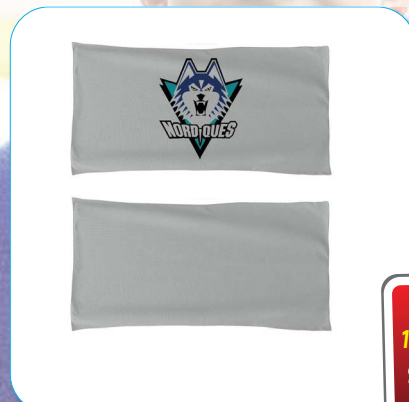

For
12-225 pcs
$19.15
each

Both Sides Sublimation