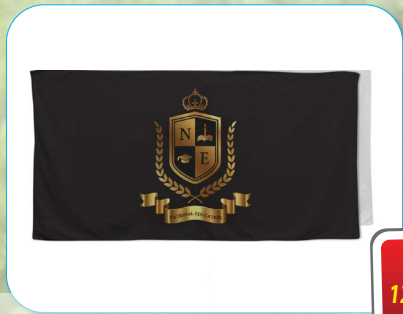

Microfiber Sublimated Colored Beach Towels

Available in every PMS color

For
12-180 pcs
\$28.31
each

One Side Sublimation
Colored Microfiber DriLite Terry
Beach Towel, 30"x 60"
Max Imprint: 30" x 60"
100% Polyester Microfiber Terry.

For
12-300 pcs
\$15.81
each

One Side Sublimation
Colored Microfiber Terry Beach,
Pool Towel, 22x44,
Max Imprint: 22" x 44"
100% Polyester Microfiber Terry.

For
12-300 pcs
\$14.15
each

One Side Sublimation
Colored Microfiber Terry Pool,
Gym Towel, 20x40,
Max Imprint: 20" x 40"
100% Polyester Microfiber Terry.