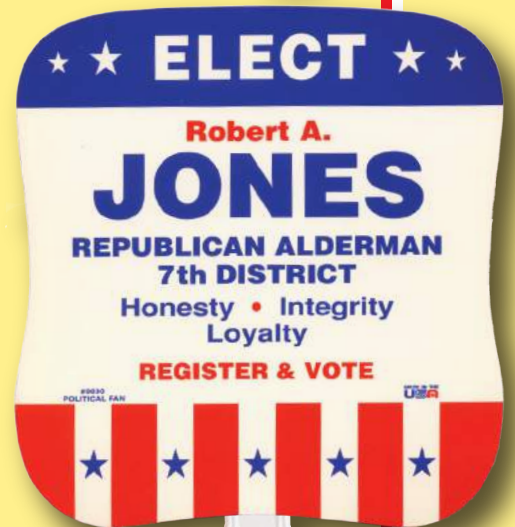

POLITICAL FANS

- Choose from 4 stock political fans.
- Ad copy prints in Red and Blue ink on front of fan.

COMFORT-GRIP HANDLES

- All Exel-O-Craft Fans feature Comfort-Grip Handles.
- Handles are glued to eliminate unsightly staples from interfering with front side design.
- Choice of Woodtone, Black, White, or Blue