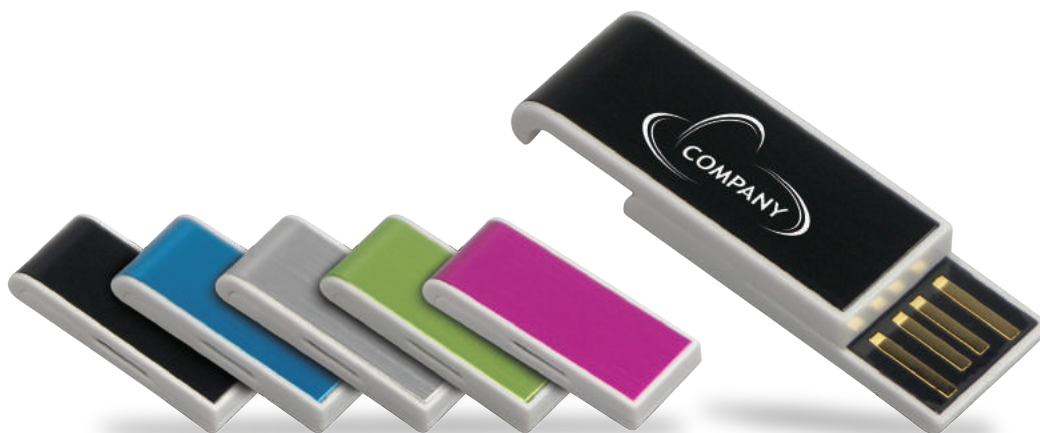

14FMS

FLASH MEMORY DRIVE

Features:

- Make a fashion statement with this ultra-thin flash drive
- Brand name tier 1 components
- Many popular color options available
- 2.0 high speed data transfer
- Copyrighted design
- Upgrade to SmartDrive™

Specifications:

Product Size:

1-5/16"W x 1/2"H x 3/16"D

Imprint Area:

1"W x 5/16"H

Color Options:

Many color options as shown

Branding Options: