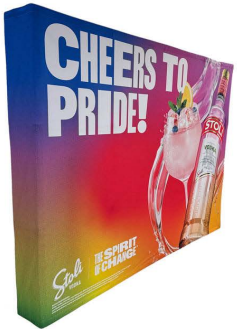

Straight Wall Full Height Tension Fabric Pop-up Display Kit with **Wrap End Caps and Full Color Graphics Single Sided Kit includes Hardware, Graphics and Carry Case**

Best for Tradeshows, Events, Conferences, Business, Reception Area, Retail, Airport, Display kit, Media Wall, Zoom Meetings, Photo Backdrop, Corporate events, Wedding and Party photo backdrop

For 1-5 pcs \$958.32 each (C)

7.5' Straight Wall Full Height Tension Fabric Pop-up Display Kit with Wrap End Caps,

SU775-10

7.5' Straight Wall Full Height Tension Fabric Pop-up Display Kit with Wrap End Caps, NO SETUP CHARGE

Product Size: 90"W x 90"H x 12"D Max Imprint: 90"W x 90"H

For 1-5 pcs \$1124.99 each (C)

10' Straight Wall Full Height Tension Fabric Pop-up Display Kit with Wrap End Caps,

SU776-10

10' Straight Wall Full Height Tension Fabric Pop-up Display Kit with Wrap End Caps, NO SETUP CHARGE

Product Size: 120"W x 90"H x 12"D Max Imprint: 120"W x 90"H

7.5' Straight Wall Hardware

10' Straight Wall Hardware

Straight Wall Full Height Tension Fabric Pop-up Display Kit with Wrap End Caps is a versatile solution for your display needs. It transforms from a compact unit to an impressive backdrop wall, hop-up banner in minutes. The graphics are pre-attached with hook and loop and expand the durable, lightweight aluminum frame for a display that sets up in seconds without the use of tools