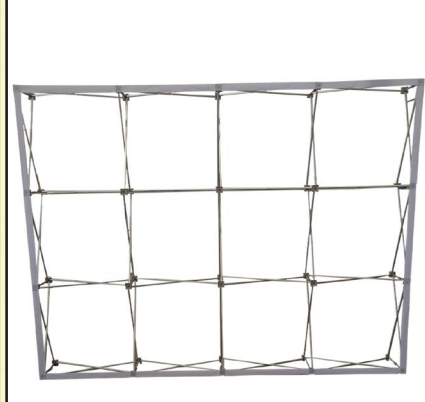

Straight Wall Full Height Tension Fabric Pop-up Display Kit with **Wrap End Caps and Full Color Graphics Single Sided Kit includes Hardware, Graphics and Carry Case**

Best for Tradeshows, Events, Conferences, Business, Reception Area, Retail, Airport, Display kit, Media Wall, Zoom Meetings, Photo Backdrop, Corporate events, Wedding and Party photo backdrop

For 1-5 pcs \$958.32 each (C)

7.5' Straight Wall Full Height Tension Fabric Pop-up Display Kit with Wrap End Caps,

SU775-10

7.5' Straight Wall Full Height Tension Fabric Pop-up Display Kit with Wrap End Caps, NO SETUP CHARGE

Product Size: 90"W x 90"H x 12"D Max Imprint: 90"W x 90"H

For 1-5 pcs \$1124.99 each (C)

10' Straight Wall Full Height Tension Fabric Pop-up Display Kit with Wrap End Caps,

SU776-10

10' Straight Wall Full Height Tension Fabric Pop-up Display Kit with Wrap End Caps, NO SETUP CHARGE

Product Size: 120"W x 90"H x 12"D Max Imprint: 120"W x 90"H

7.5' Straight Wall Hardware

10' Straight Wall Hardware

Straight Wall Full Height Tension Fabric Pop-up Display Kit with Wrap End Caps is a versatile solution for your display needs. It transforms from a compact unit to an impressive backdrop wall, hop-up banner in minutes. The graphics are pre-attached with hook and loop and expand the durable, lightweight aluminum frame for a display that sets up in seconds without the use of tools