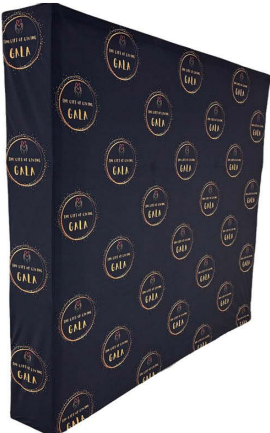

Straight Wall Full Height Tension Fabric Pop-up Display Kit with **Wrap End Caps and Full Color Graphics Single Sided Kit includes Hardware, Graphics and Carry Case**

Best for Tradeshows, Events, Conferences, Business, Reception Area, Retail, Airport, Display kit, Media Wall, Zoom Meetings, Photo Backdrop, Corporate events, Wedding and Party photo backdrop

For 1-5 pcs \$958.32 each (C)

7.5' Straight Wall Full Height Tension Fabric Pop-up Display Kit with Wrap End Caps,

SU775-10

7.5' Straight Wall Full Height Tension Fabric Pop-up Display Kit with Wrap End Caps, NO SETUP CHARGE

Product Size: 90"W x 90"H x 12"D Max Imprint: 90"W x 90"H

For 1-5 pcs \$1124.99 each (C)

10' Straight Wall Full Height Tension Fabric Pop-up Display Kit with Wrap End Caps,

SU776-10

10' Straight Wall Full Height Tension Fabric Pop-up Display Kit with Wrap End Caps, NO SETUP CHARGE

Product Size: 120"W x 90"H x 12"D Max Imprint: 120"W x 90"H

7.5' Straight Wall Hardware

10' Straight Wall Hardware

Straight Wall Full Height Tension Fabric Pop-up Display Kit with Wrap End Caps is a versatile solution for your display needs. It transforms from a compact unit to an impressive backdrop wall, hop-up banner in minutes. The graphics are pre-attached with hook and loop and expand the durable, lightweight aluminum frame for a display that sets up in seconds without the use of tools