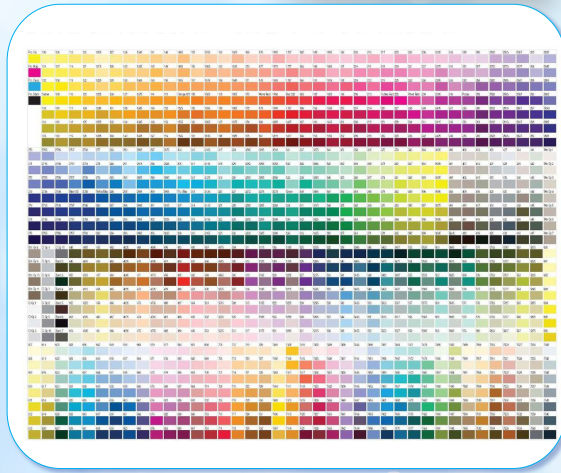

Colored Sublimated Rally, Skate Towels

Available in every PMS color

SU178-29

Colored Microfiber Dri-Lite Terry Rally, Sports, Skate Towel, 12x18
Sublimated Edge to Edge 1 side
100% polyester. Microfiber Dri-Lite Terry
Max Imprint: 12x18

SU609-25

Colored Microfiber Dri-Lite Terry Rally, Sports, Skate Towel, 15x15
Sublimated Edge to Edge 1 side
100% polyester. Microfiber Dri-Lite Terry
Max Imprint: 15x15

SU206-17

Colored Microfiber Dri-Lite Terry Fan, Cheering, Skate Towel, 12x12
Sublimated Edge to Edge 1 side
100% polyester. Microfiber Dri-Lite Terry
Max Imprint: 12x12

SU208-16

Colored Microfiber Dri-Lite Terry Skate, Cooling, Rally Towel, 10x10
Sublimated Edge to Edge 1 side
100% polyester. Microfiber Dri-Lite Terry
Max Imprint: 10x10

SU178-30

Colored Microfiber Dri-Lite Terry Rally, Sports, Skate Towel, 12x18
Sublimated Edge to Edge 2 sides
100% polyester. Microfiber Dri-Lite Terry
Max Imprint: 12x18

SU609-26

Colored Microfiber Dri-Lite Terry Rally, Sports, Skate Towel, 15x15
Sublimated Edge to Edge 2 sides
100% polyester. Microfiber Dri-Lite Terry
Max Imprint: 15x15

SU206-18

Colored Microfiber Dri-Lite Terry Fan, Cheering, Skate Towel, 12x12
Sublimated Edge to Edge 2 sides
100% polyester. Microfiber Dri-Lite Terry
Max Imprint: 12x12